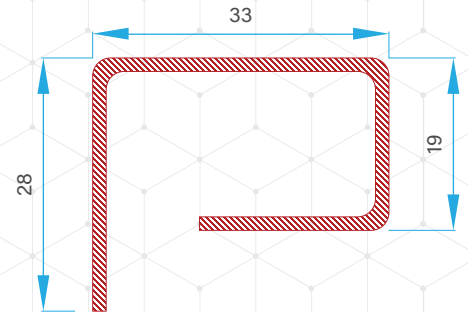

Mullion Reinforcement
56016 - 15007

Sliding Mullion for Monorail reinforcement
56016 - 15058

Sash Reinforcement
56016 - 15067

Super Sash Reinforcement
56016 - 15077

Door Sash Profile Reinforcement
56016 - 15157