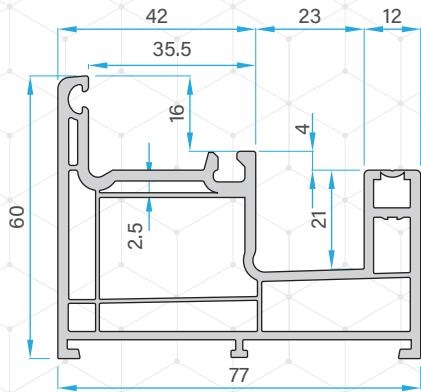

Double Rail with Screen Track Profile
77621 - 10210

Triple Rail Profile
77621 - 10310

Monorail Profile
77621 - 11910

Mullion Profile
77621 - 10710

Sliding Mullion for monorail
77621 - 12010

Sash Profile
77621 - 10410

MONORAIL ASSEMBLY DRAWING