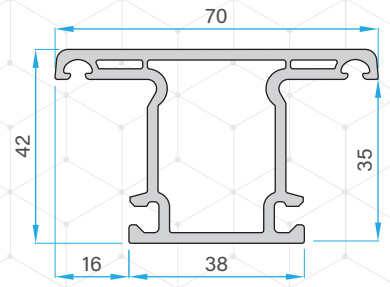

Double Rail with Screen Track Profile
77621 - 10210

Triple Rail Profile
77621 - 10310

Monorail Profile
77621 - 11910

Mullion Profile
77621 - 10710

Sliding Mullion for monorail
77621 - 12010

Sash Profile
77621 - 10410

Super Sash Profile
77621 - 10510

Door Sash Profile
77621 - 11710

Mega Sash Profile
77621 - 10610

Single Glazing Bead(New)
77620 - 21610G

Double Glazing Bead
77620 - 21410

PROFILES

Double Rail Profile
Screen Sash Profile
77621 - 10810