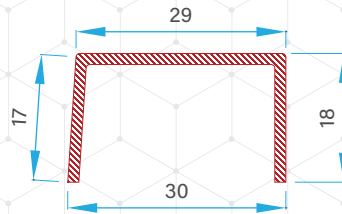

Super Sash Reinforcement
56016 - 15077