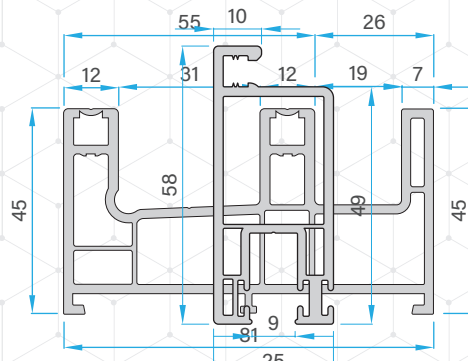

Double Rail with Screen Track Profile
77621 - 10210

Triple Rail Profile
77621 - 10310

Monorail Profile
77621 - 11910

Mullion Profile
77621 - 10710

Sliding Mullion for monorail
77621 - 12010

Sash Profile
77621 - 10410

Super Sash Profile
77621 - 10510

Door Sash Profile
77621 - 11710

Mega Sash Profile
77621 - 10610

Single Glazing Bead(New)
77620 - 21610G

Double Glazing Bead
77620 - 21410

PROFILES

Double Rail Profile
Screen Sash Profile
77621 - 10810

Double Rail with Screen Track Profile
Mega Sash
77621 - 10910

Triple Rail Profile
Inline Sash
77620 - 21510

Sash Profile
77620 - 21010

Super Sash Cover
77620 - 21110

Door Sash Cover Profile
77620 - 21810

Mega Sash Cover
77620 - 21210