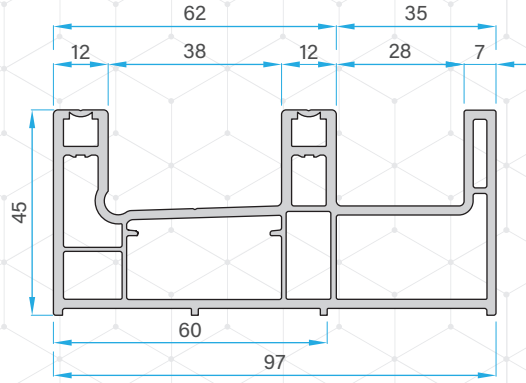

Double Rail with Screen Track Profile
77621 - 10210

Triple Rail Profile
77621 - 10310

Monorail Profile
77621 - 11910

Mullion Profile
77621 - 10710

Sliding Mullion for monorail
77621 - 12010

Sash Profile
77621 - 10410