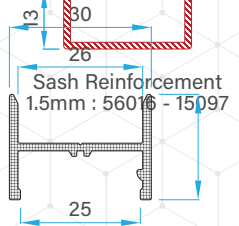

Aluminium Profiles

Coupling Profile (Alm)
50502 - 11051

2.5 Track - Casement Middle Coupler
50502 - 11071

P-55 Screen Sash
77551 - 20510

P-55 Screen Sash (New)
77551 - 10710

Single Glazing Read
77550 - 20410

REINFORCEMENTS

2T/2.5T Frame Reinforcement
1.0mm : 56016 - 10401

3 Track - Casement Coupler
50502 - 11072

Sash Reinforcement
1.5mm : 56016 - 15097

Adaptor for Screen Sash
Reinforcement
1.2mm : 56016 - 12041