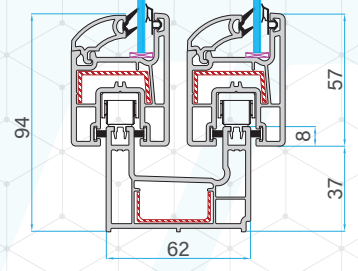

ASSEMBLY DRAWING

2 TRACK 2 PANEL WINDOW