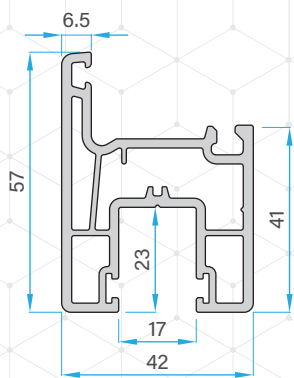

Double Rail with Screen Track Profile
77621 - 10210

Triple Rail Profile
77621 - 10310

Monorail Profile
77621 - 11910

Mullion Profile
77621 - 10710

Sliding Mullion for monorail
77621 - 12010

Sash Profile
77621 - 10410

Super Sash Profile
77621 - 10510

Door Sash Profile
77621 - 11710

Mega Sash Profile
77621 - 10610

Single Glazing Bead(New)
77620 - 21610G

Double Glazing Bead
77620 - 21410

PROFILES

Double Rail Profile
Screen Sash Profile
77621 - 10810

MONORAIL ASSEMBLY DRAWING