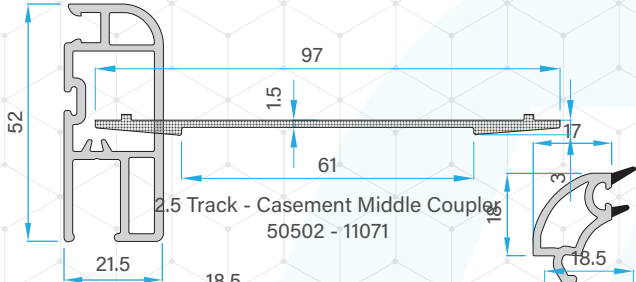

Double Rail with Screen Track Profile
Mega Sash
77621 - 10910

Triple Rail Profile
Inline Sash
77620 - 21510

Sash Profile
77620 - 21010

Super Sash Cover
77620 - 21110

Door Sash Cover Profile
77620 - 21810

Mega Sash Cover
77620 - 21210

Aluminium Profiles

Coupling Profile (Alm)
50502 - 11051

2.5 Track - Casement Middle Coupler
50502 - 11071

P-55 Screen Sash
77551 - 20510

P-55 Screen Sash (New)
77551 - 10710

Single Glazing Read
77550 - 20410