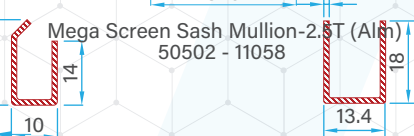

REINFORCEMENTS

2T/2.5T Frame Reinforcement
1.0mm : 56016 - 10401

3 Track - Casement Coupler
50502 - 11072

Sash Reinforcement
1.5mm : 56016 - 15097

Adaptor for Screen Sash
Reinforcement
1.2mm : 56016 - 12041