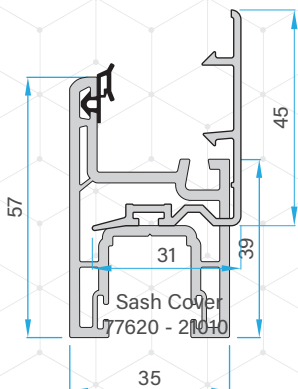

Double Rail with Screen Track Profile
77621 - 10210

Triple Rail Profile
77621 - 10310

Monorail Profile
77621 - 11910

Mullion Profile
77621 - 10710

Sliding Mullion for monorail
77621 - 12010

Sash Profile
77621 - 10410

Super Sash Profile
77621 - 10510

Door Sash Profile
77621 - 11710

Mega Sash Profile
77621 - 10610

Single Glazing Bead(New)
77620 - 21610G

Double Glazing Bead
77620 - 21410

PROFILES

Double Rail Profile
Screen Sash Profile
77621 - 10810

Double Rail with Screen Track Profile
Mega Sash
77621 - 10910

Triple Rail Profile
Inline Sash
77620 - 21510

Sash Profile
77620 - 21010

Super Sash Cover
77620 - 21110

Door Sash Cover Profile
77620 - 21810

Mega Sash Cover
77620 - 21210