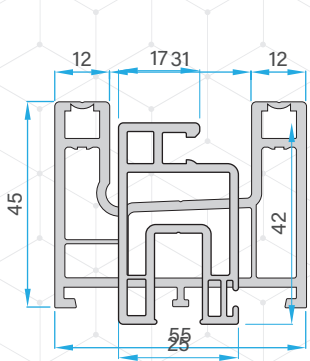

Super Sash Profile
77621 - 10510

Door Sash Profile
77621 - 11710

Mega Sash Profile
77621 - 10610

Single Glazing Bead(New)
77620 - 21610G

Double Glazing Bead
77620 - 21410

PROFILES

Double Rail Profile
Screen Sash Profile
77621 - 10810