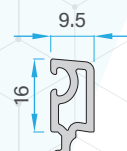

Super Sash Profile
77621 - 10510

Door Sash Profile
77621 - 11710

Mega Sash Profile
77621 - 10610

Single Glazing Bead(New)
77620 - 21610G

Double Glazing Bead
77620 - 21410

PROFILES

Double Rail Profile
Screen Sash Profile
77621 - 10810