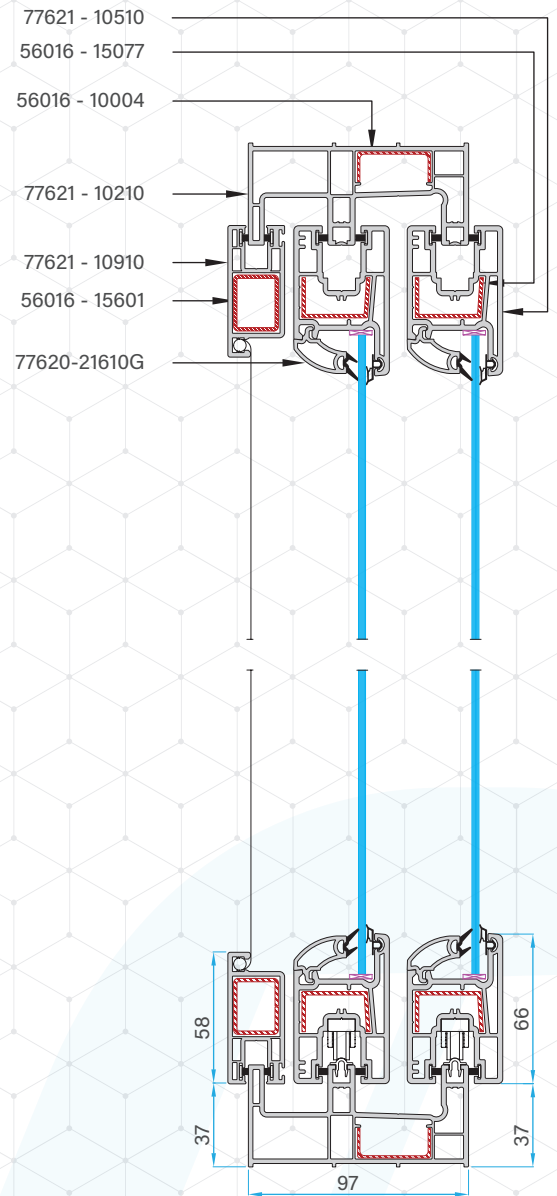

ASSEMBLY DRAWING

2.5 TRACK 2 PANEL AND MESH