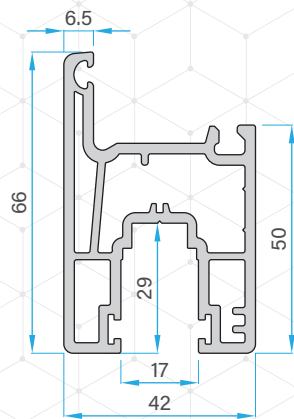

Double Rail with Screen Track Profile
77621 - 10210

Triple Rail Profile
77621 - 10310

Monorail Profile
77621 - 11910

Mullion Profile
77621 - 10710

Sliding Mullion for monorail
77621 - 12010

Sash Profile
77621 - 10410

MONORAIL ASSEMBLY DRAWING