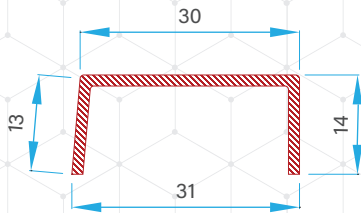

Sash Reinforcement
56016 - 15067