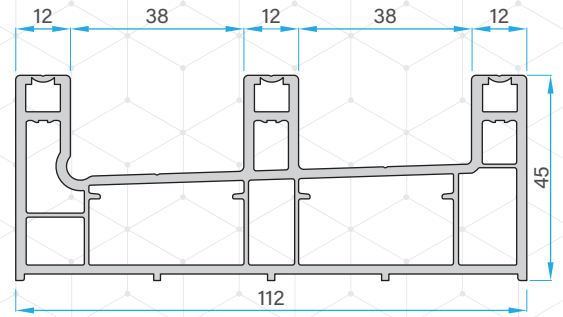

Double Rail with Screen Track Profile
77621 - 10210

Triple Rail Profile
77621 - 10310

Monorail Profile
77621 - 11910

Mullion Profile
77621 - 10710

Sliding Mullion for monorail
77621 - 12010

Sash Profile
77621 - 10410