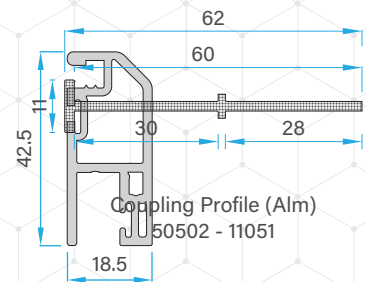

P-55 Screen Sash
77551 - 20510

Aluminium Profiles