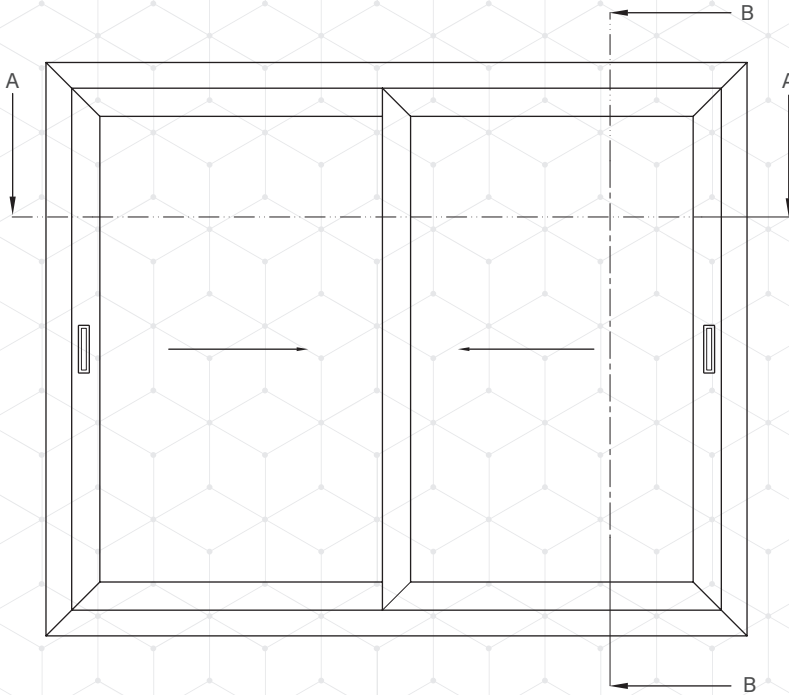

ASSEMBLY DRAWING

2 TRACK 2 PANEL WINDOW