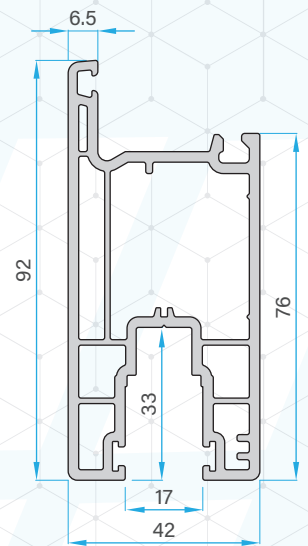

Double Rail with Screen Track Profile
77621 - 10210

Triple Rail Profile
77621 - 10310

Monorail Profile
77621 - 11910

Mullion Profile
77621 - 10710

Sliding Mullion for monorail
77621 - 12010

Sash Profile
77621 - 10410

Super Sash Profile
77621 - 10510

Door Sash Profile
77621 - 11710

Mega Sash Profile
77621 - 10610

Single Glazing Bead(New)
77620 - 21610G

Double Glazing Bead
77620 - 21410

PROFILES

Double Rail Profile
Screen Sash Profile
77621 - 10810

MONORAIL ASSEMBLY DRAWING