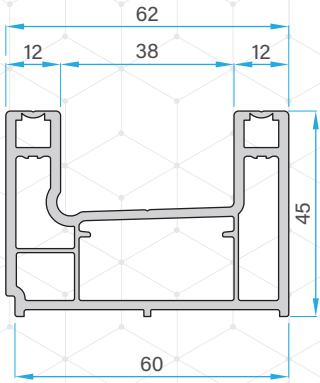

PROFILES

Double Rail Profile
77621 - 10110