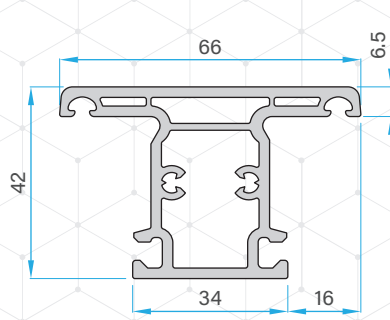

Double Rail with Screen Track Profile
77621 - 10210

Triple Rail Profile
77621 - 10310

Monorail Profile
77621 - 11910

Mullion Profile
77621 - 10710

Sliding Mullion for monorail
77621 - 12010

Sash Profile
77621 - 10410

Super Sash Profile
77621 - 10510

Door Sash Profile
77621 - 11710

Mega Sash Profile
77621 - 10610

Single Glazing Bead(New)
77620 - 21610G

Double Glazing Bead
77620 - 21410

PROFILES

Double Rail Profile
Screen Sash Profile
77621 - 10810