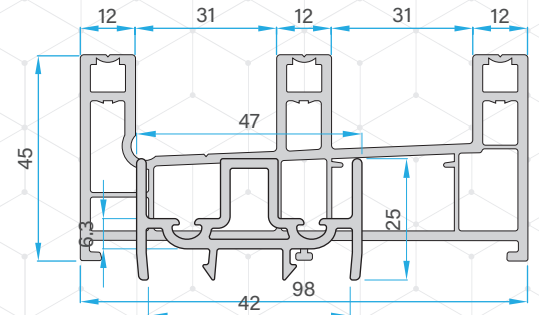

Double Rail with Screen Track Profile
77621 - 10210

Triple Rail Profile
77621 - 10310

Monorail Profile
77621 - 11910

Mullion Profile
77621 - 10710

Sliding Mullion for monorail
77621 - 12010

Sash Profile
77621 - 10410

Super Sash Profile
77621 - 10510

Door Sash Profile
77621 - 11710

Mega Sash Profile
77621 - 10610

Single Glazing Bead(New)
77620 - 21610G

Double Glazing Bead
77620 - 21410

PROFILES

Double Rail Profile
Screen Sash Profile
77621 - 10810

Double Rail with Screen Track Profile
Mega Sash
77621 - 10910

Triple Rail Profile
Inline Sash
77620 - 21510

Sash Profile
77620 - 21010

Super Sash Cover
77620 - 21110

Door Sash Cover Profile
77620 - 21810

Mega Sash Cover
77620 - 21210