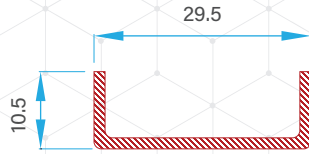

Adaptor for Screen Sash (Alm)
50502 - 11048

Mesh Adaptor (Sliding) Alm
50502 - 11055

Flat Rail Profile (Alm)
50502 - 11013

Rail Profile (Alm)
50502 - 11011

REINFORCEMENTS

Sliding Frame (All) Reinforcement
56016 - 10004