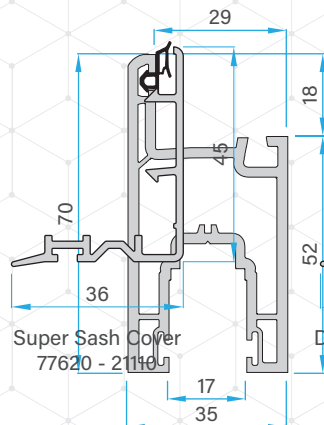

Double Rail with Screen Track Profile
77621 - 10210

Triple Rail Profile
77621 - 10310

Monorail Profile
77621 - 11910

Mullion Profile
77621 - 10710

Sliding Mullion for monorail
77621 - 12010

Sash Profile
77621 - 10410

Super Sash Profile
77621 - 10510

Door Sash Profile
77621 - 11710

Mega Sash Profile
77621 - 10610

Single Glazing Bead(New)
77620 - 21610G

Double Glazing Bead
77620 - 21410

PROFILES

Double Rail Profile
Screen Sash Profile
77621 - 10810

Double Rail with Screen Track Profile
Mega Sash
77621 - 10910

Triple Rail Profile
Inline Sash
77620 - 21510

Sash Profile
77620 - 21010

Super Sash Cover
77620 - 21110

Door Sash Cover Profile
77620 - 21810

Mega Sash Cover
77620 - 21210