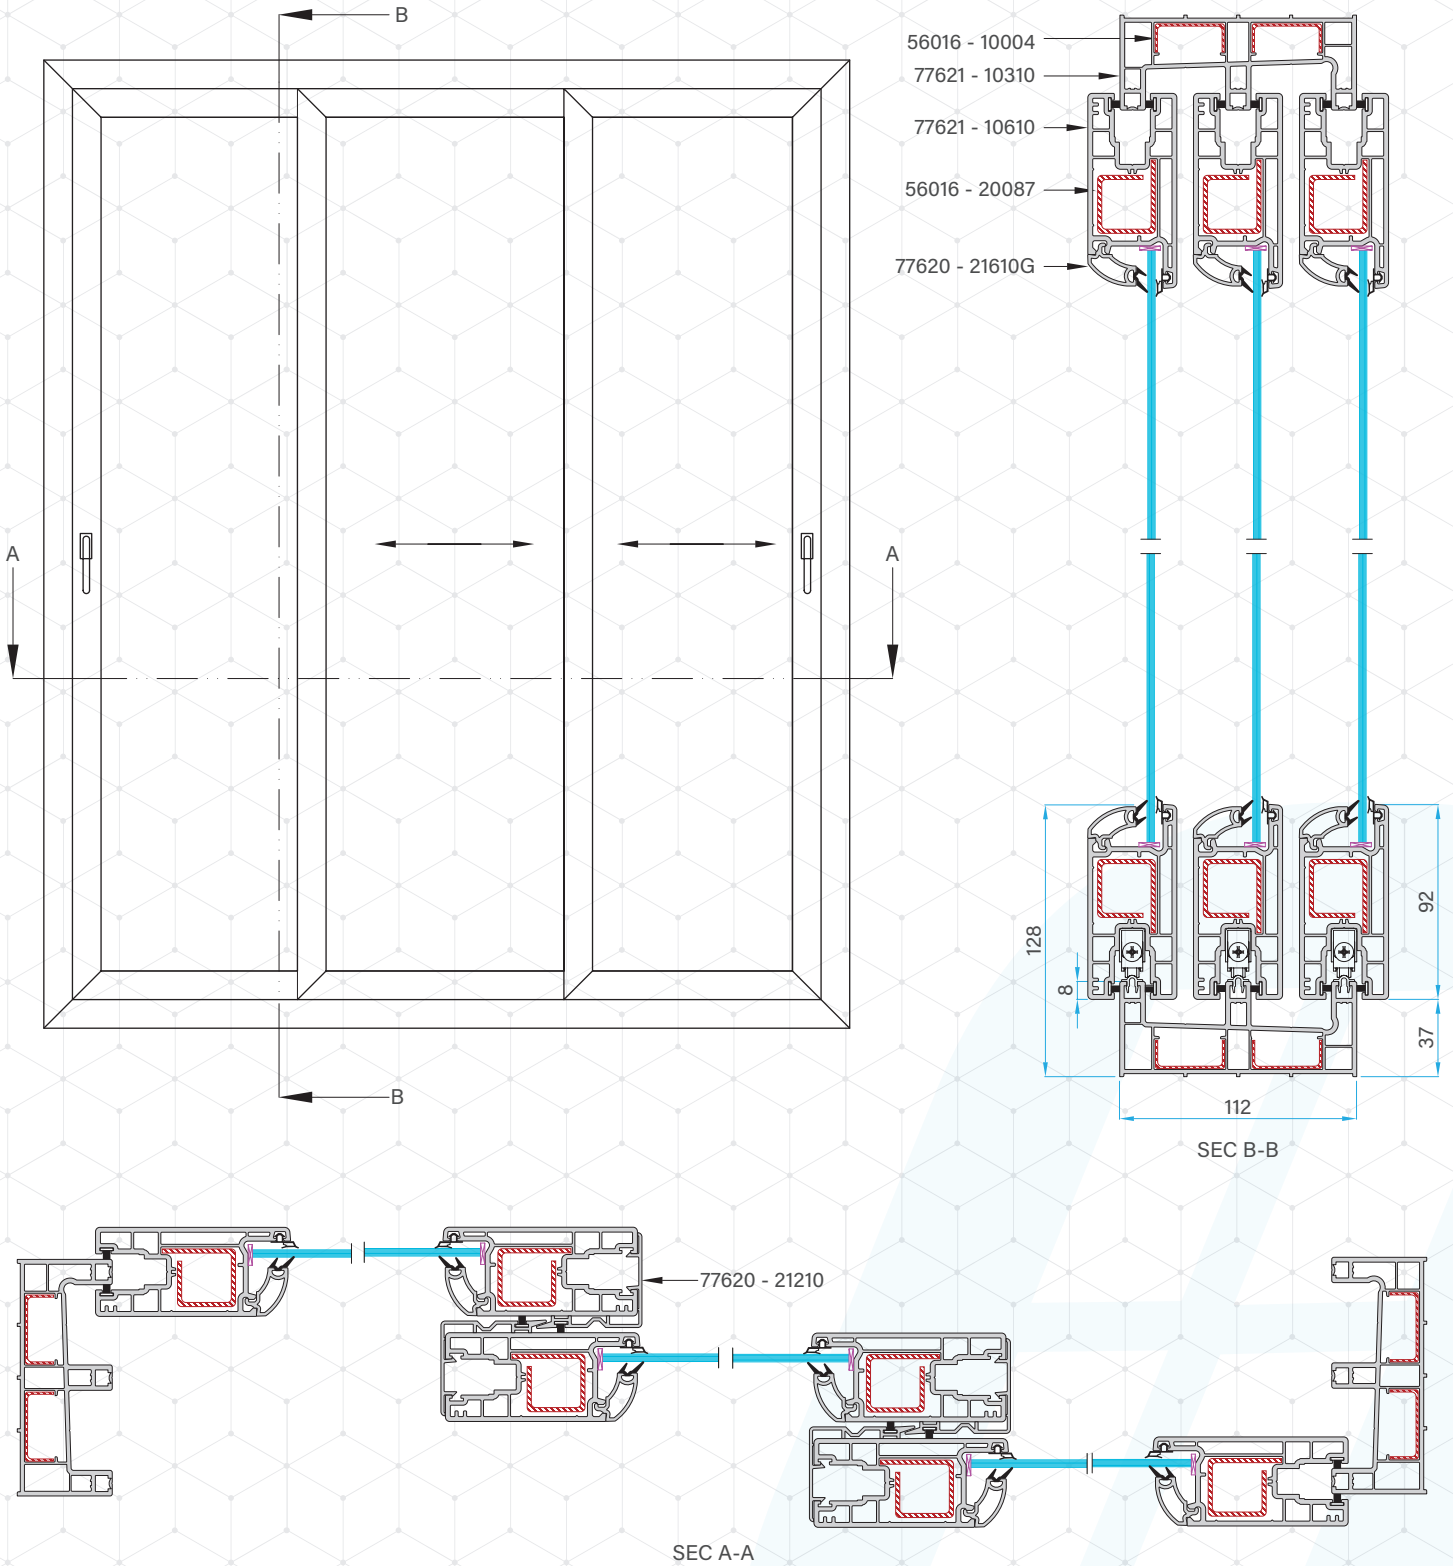

Standard

Dark Oak

Golden Oak

Mahogany

ASSEMBLY DRAWING

3 TRACK 3 PANEL DOOR

T-62 SLIDING
SERIES

ASSEMBLY DRAWING

MONORAIL ASSEMBLY DRAWING