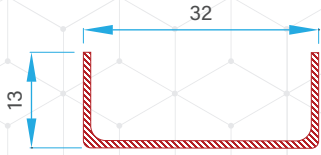

Mega Screen Sash Mullion-2.5T (Alm)
50502 - 11058

Adaptor Screen Sash (New)
Reinforcement
1.2mm : 56016 - 12060

Screen Sash Mullion (Alm)
50502 - 11037

Super Sash Profile (P-55)
Reinforcement
1.5mm : 56016 - 15167

Adaptor for Screen Sash (Alm)
50502 - 11048

Mesh Adaptor (Sliding) Alm
50502 - 11055

Flat Rail Profile (Alm)
50502 - 11013

Rail Profile (Alm)
50502 - 11011

REINFORCEMENTS

Sliding Frame (All) Reinforcement
56016 - 10004