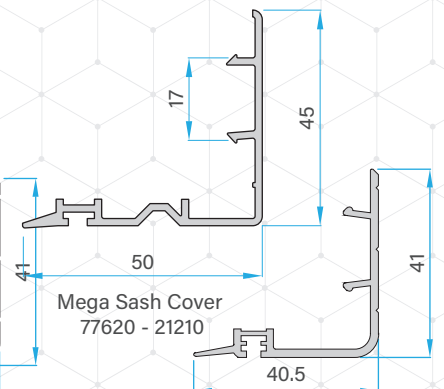

Double Rail with Screen Track Profile
Mega Sash
77621 - 10910

Triple Rail Profile
Inline Sash
77620 - 21510

Sash Profile
77620 - 21010

Super Sash Cover
77620 - 21110

Door Sash Cover Profile
77620 - 21810

Mega Sash Cover
77620 - 21210