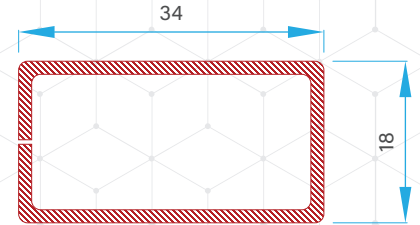

Sliding Mullion for Monorail reinforcement
56016 - 15058