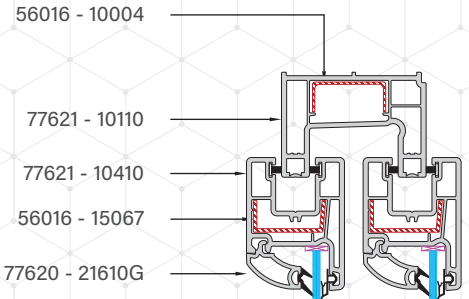

Mega Sash Reinforcement
56016 - 20087

Screen Sash Reinforcement
56016 - 15501

Mega Screen Sash Reinforcement
56016 - 15601

T-62 Mono Rail Frame Reinforcement
56016 - 10059

Note: The thickness of the reinforcements are indicative only and need to be optimised based on site conditions and window specifications.

ASSEMBLY DRAWING

2 TRACK 2 PANEL WINDOW

ASSEMBLY DRAWING

2 TRACK-4 PANEL DOOR

SEC B-B

SEC A-A

T-62 SLIDING
SERIES

LAMINATION
COLOURS