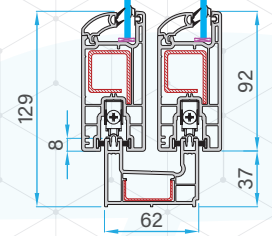

ASSEMBLY DRAWING

2 TRACK-4 PANEL DOOR

SEC B-B