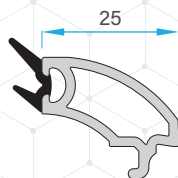

Double Rail with Screen Track Profile
77621 - 10210

Triple Rail Profile
77621 - 10310

Monorail Profile
77621 - 11910

Mullion Profile
77621 - 10710

Sliding Mullion for monorail
77621 - 12010

Sash Profile
77621 - 10410

Super Sash Profile
77621 - 10510

Door Sash Profile
77621 - 11710

Mega Sash Profile
77621 - 10610

Single Glazing Bead(New)
77620 - 21610G

Double Glazing Bead
77620 - 21410

PROFILES

Double Rail Profile
Screen Sash Profile
77621 - 10810