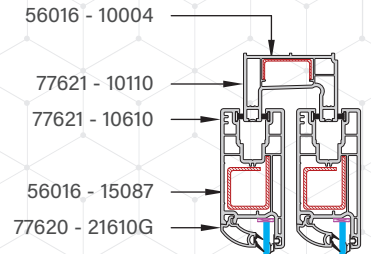

ASSEMBLY DRAWING

2 TRACK-4 PANEL DOOR

SEC B-B