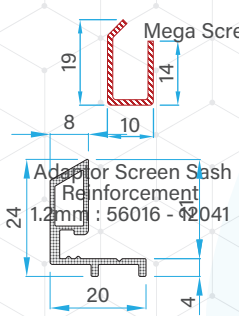

REINFORCEMENTS

2T/2.5T Frame Reinforcement
1.0mm : 56016 - 10401

3 Track - Casement Coupler
50502 - 11072

Sash Reinforcement
1.5mm : 56016 - 15097

Adaptor for Screen Sash
Reinforcement
1.2mm : 56016 - 12041