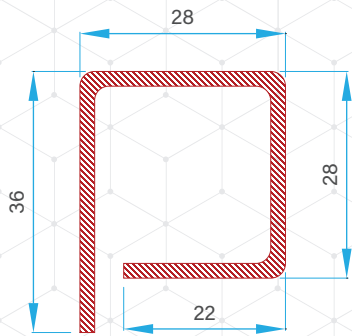

Mullion Reinforcement
56016 - 15007

Sliding Mullion for Monorail reinforcement
56016 - 15058

Sash Reinforcement
56016 - 15067

Super Sash Reinforcement
56016 - 15077

Door Sash Profile Reinforcement
56016 - 15157