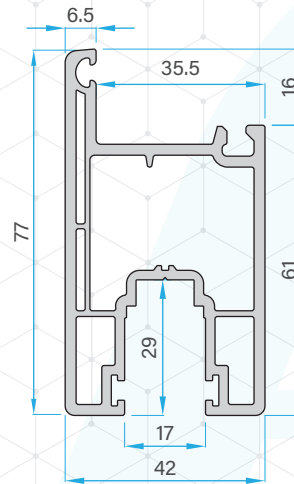

Door Sash Profile
77621 - 11710