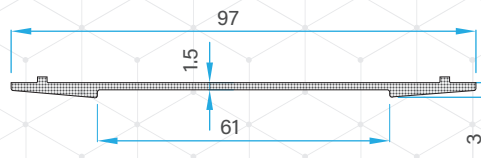

Louvre Clip
77600 - 21110

Box Coupling Profile
77601 - 21810

Louvre Blade
77600 - 21210

GASKETS

Glazing Gasket
22866 - 22502

Sash Gasket
22866 - 25402

Glazing Bead Gasket
23466 - 30502

Lap Joint Profile Gasket
24006 - 18202

ALUMINIUM PROFILES

Casement Sub Frame
50502 - 11068

2.5 Track - Sliding Middle Coupler
50502 - 11071

3 Track - Sliding Coupler
50502 - 11072

REINFORCEMENTS

Small Frame Profile
56016 - 10007

Frame Profile / Mullion Profile
56016 - 10043

Large Frame Profile
56016 - 10057

Lap Joint Profile
56016 - 10044

T-60 & T-62 Box Coupling Profile
56016 - 10053

Outward Window Sash Profile
56016 - 15045

Outward / Inward Door Sash Profile
56016 - 15046

Corner Profile - 135°
56016 - 15049

Corner Profile - 90°
56016 - 15050

Note: The thickness of the reinforcements are indicative only and need to be optimised based on site conditions and window specifications.

ASSEMBLY DRAWING

DOUBLE SASH CASEMENT WINDOW