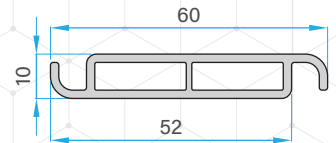

Outward Door Sash Profile
77601 - 10410

Inward Door Sash Profile
77601 - 12010

Lap Joint Profile
77601 - 10710

T-Mullion Profile
77601 - 10510

Z-Mullion Profile
77601 - 10610

Frame with Grill & Mesh
77601-12210

Single Glazing Bead (6mm)
77600 - 22110G

Single Glazing Bead (12mm)
77600 - 21710

Double Glazing Bead
77600 - 21010

PROFILES

Corner Profile - 90°
77601 - 21310

Corner Profile - 135°
77601 - 21410

Coupling Profile (T-60 to T-62)
77620 - 22110

Louvre Clip
77600 - 21110

Box Coupling Profile
77601 - 21810

Louvre Blade
77600 - 21210

GASKETS

Glazing Gasket
22866 - 22502

Sash Gasket
22866 - 25402

Glazing Bead Gasket
23466 - 30502

Lap Joint Profile Gasket
24006 - 18202

ALUMINIUM PROFILES

Casement Sub Frame
50502 - 11068

2.5 Track - Sliding Middle Coupler
50502 - 11071

3 Track - Sliding Coupler
50502 - 11072

REINFORCEMENTS

Small Frame Profile
56016 - 10007

Frame Profile / Mullion Profile
56016 - 10043