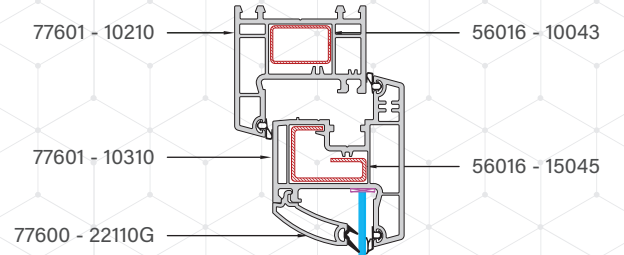

Large Frame Profile
56016 - 10057

Lap Joint Profile
56016 - 10044

T-60 & T-62 Box Coupling Profile
56016 - 10053

Outward Window Sash Profile
56016 - 15045

Outward / Inward Door Sash Profile
56016 - 15046

Corner Profile - 135°
56016 - 15049

Corner Profile - 90°
56016 - 15050

Note: The thickness of the reinforcements are indicative only and need to be optimised based on site conditions and window specifications.

ASSEMBLY DRAWING

DOUBLE SASH CASEMENT WINDOW