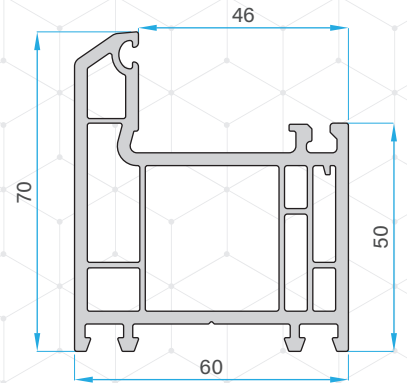

Large Frame Profile
77601 - 11910