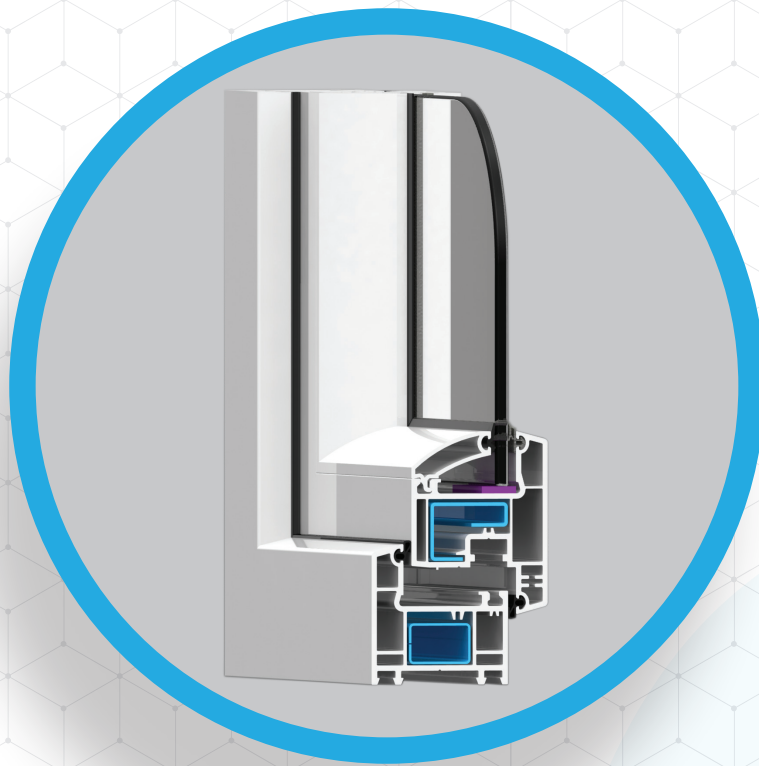

T-60 CASEMENT
SERIES

LAMINATION
COLOURS

Standard

PROFILES

Small Frame Profile
77601 - 10110

Frame Profile
77601 - 10210

Large Frame Profile
77601 - 11910

Outward Window Sash Profile
77601 - 10310