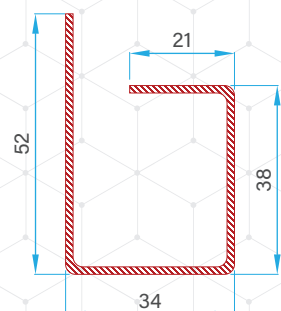

Large Frame Profile
56016 - 10057

Lap Joint Profile
56016 - 10044

T-60 & T-62 Box Coupling Profile
56016 - 10053

Outward Window Sash Profile
56016 - 15045

Outward / Inward Door Sash Profile
56016 - 15046

Corner Profile - 135°
56016 - 15049

Corner Profile - 90°
56016 - 15050

Note: The thickness of the reinforcements are indicative only and need to be optimised based on site conditions and window specifications.

ASSEMBLY DRAWING

DOUBLE SASH CASEMENT WINDOW