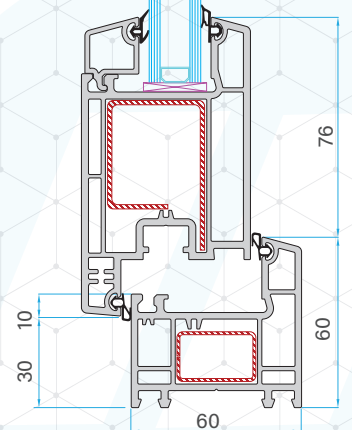

ASSEMBLY DRAWING

INWARD CASEMENT DOOR

SEC B-B