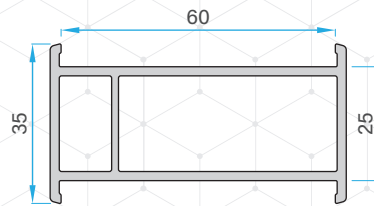

Box Coupling Profile
77601 - 21810