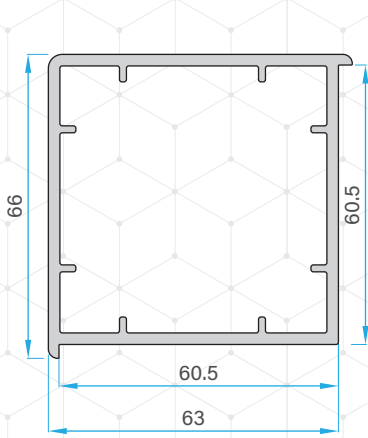

Single Glazing Bead (6mm)
77600 - 22110G

Single Glazing Bead (12mm)
77600 - 21710

Double Glazing Bead
77600 - 21010

PROFILES

Corner Profile - 90°
77601 - 21310

Corner Profile - 135°
77601 - 21410

Coupling Profile (T-60 to T-62)
77620 - 22110