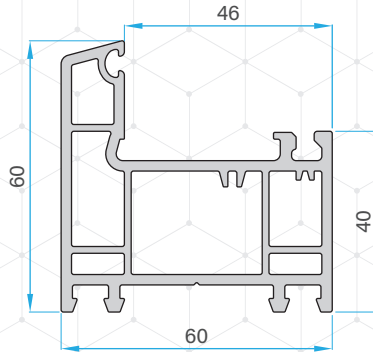

Frame Profile
77601 - 10210