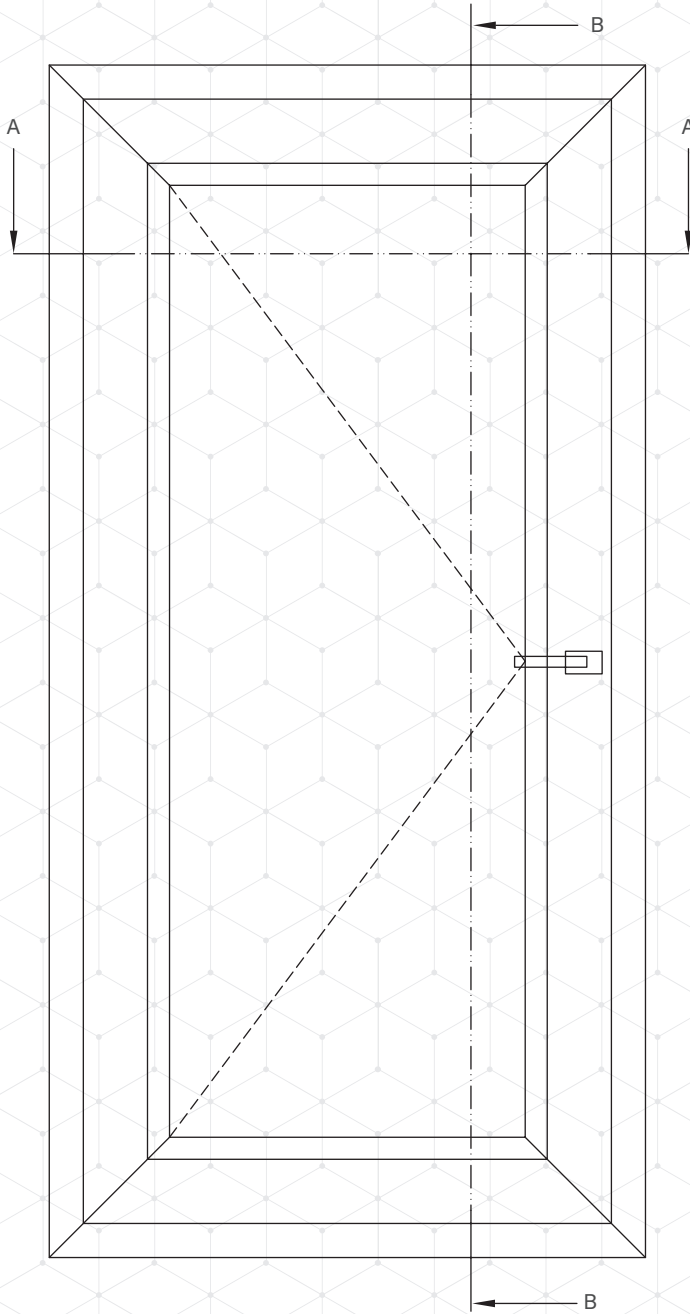

ASSEMBLY DRAWING

INWARD CASEMENT DOOR

SEC B-B