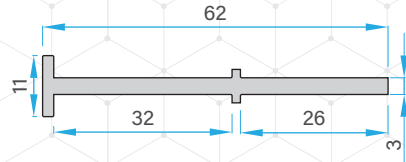

Single Glazing Bead (6mm)
77600 - 22110G

Single Glazing Bead (12mm)
77600 - 21710

Double Glazing Bead
77600 - 21010

PROFILES

Corner Profile - 90°
77601 - 21310

Corner Profile - 135°
77601 - 21410

Coupling Profile (T-60 to T-62)
77620 - 22110

Louvre Clip
77600 - 21110

Box Coupling Profile
77601 - 21810

Louvre Blade
77600 - 21210

GASKETS

Glazing Gasket
22866 - 22502

Sash Gasket
22866 - 25402

Glazing Bead Gasket
23466 - 30502

Lap Joint Profile Gasket
24006 - 18202