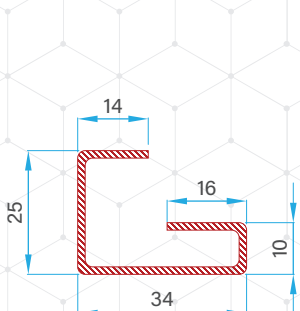

ALUMINIUM PROFILES

Casement Sub Frame
50502 - 11068

2.5 Track - Sliding Middle Coupler
50502 - 11071

3 Track - Sliding Coupler
50502 - 11072

REINFORCEMENTS

Small Frame Profile
56016 - 10007

Frame Profile / Mullion Profile
56016 - 10043

Large Frame Profile
56016 - 10057

Lap Joint Profile
56016 - 10044

T-60 & T-62 Box Coupling Profile
56016 - 10053

Outward Window Sash Profile
56016 - 15045

Outward / Inward Door Sash Profile
56016 - 15046

Corner Profile - 135°
56016 - 15049

Corner Profile - 90°
56016 - 15050

Note: The thickness of the reinforcements are indicative only and need to be optimised based on site conditions and window specifications.

ASSEMBLY DRAWING

DOUBLE SASH CASEMENT WINDOW