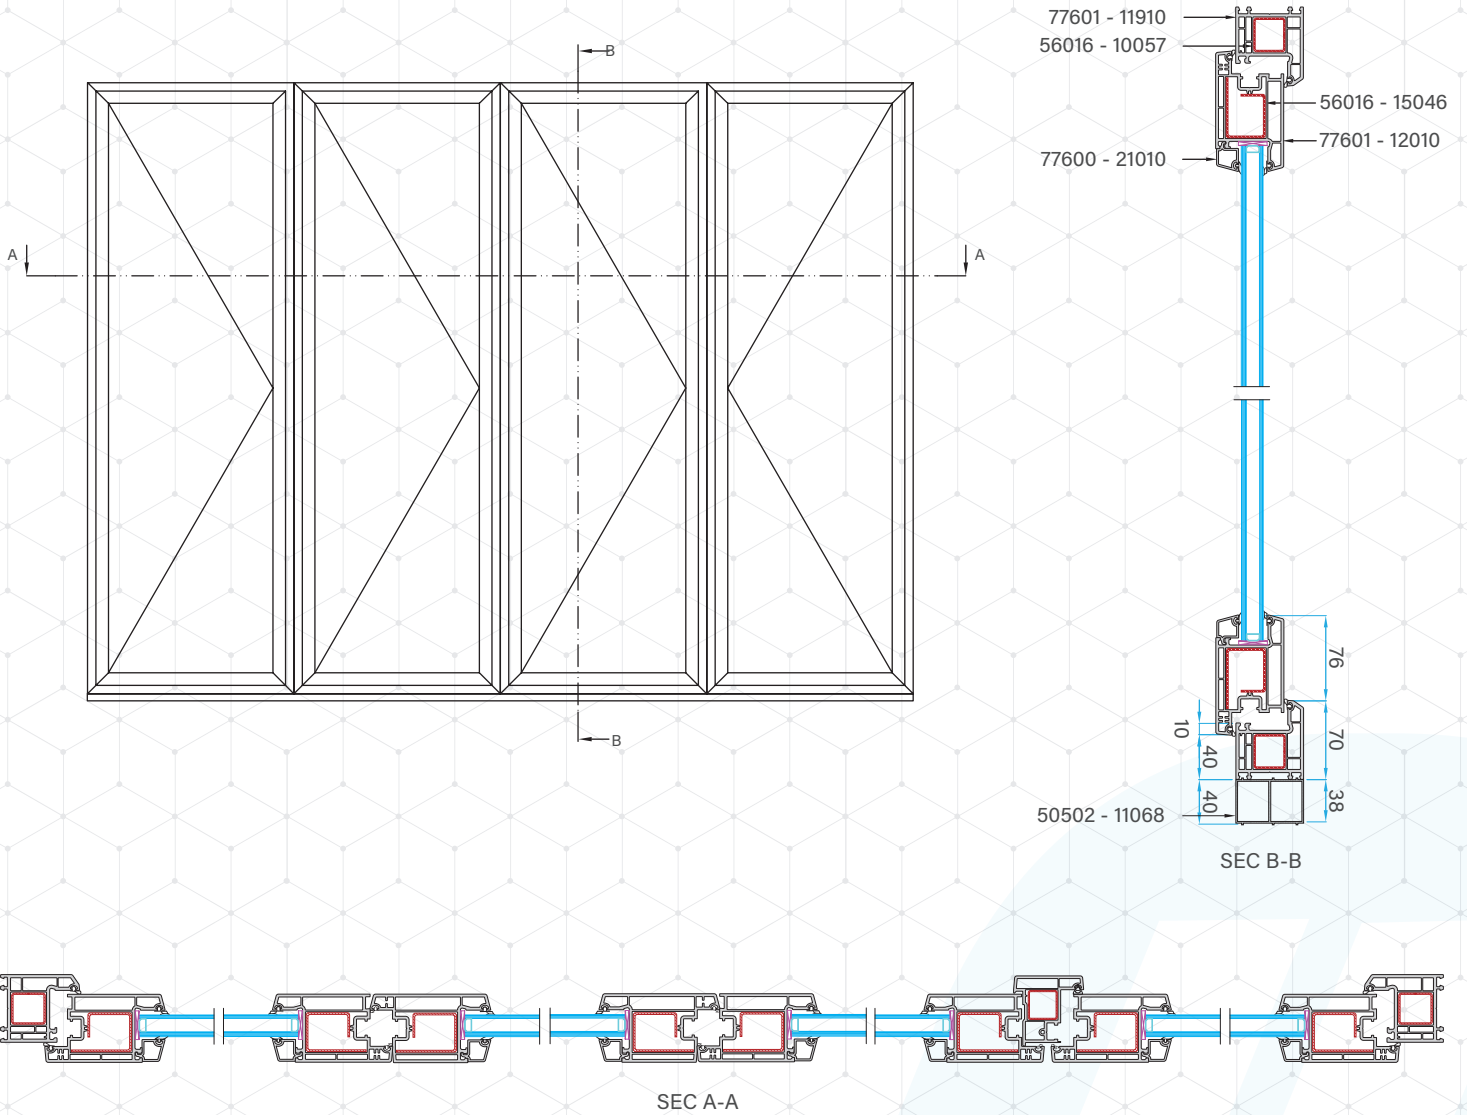

Corner Profile - 90°
56016 - 15050

Note: The thickness of the reinforcements are indicative only and need to be optimised based on site conditions and window specifications.

ASSEMBLY DRAWING

DOUBLE SASH CASEMENT WINDOW

SECTIONAL DRAWING

CASEMENT WINDOW WITH FIXED PANEL

SEC A-A

CASEMENT WINDOW WITH LAP JOINT

SEC A-A