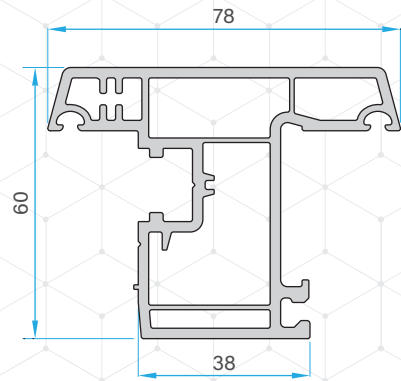

T-60 CASEMENT
SERIES

LAMINATION
COLOURS

Standard

PROFILES

Small Frame Profile
77601 - 10110

Frame Profile
77601 - 10210

Large Frame Profile
77601 - 11910

Outward Window Sash Profile
77601 - 10310

Outward Door Sash Profile
77601 - 10410

Inward Door Sash Profile
77601 - 12010

Lap Joint Profile
77601 - 10710

T-Mullion Profile
77601 - 10510

Z-Mullion Profile
77601 - 10610

Frame with Grill & Mesh
77601-12210