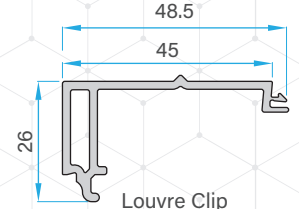

Outward Door Sash Profile
77601 - 10410

Inward Door Sash Profile
77601 - 12010

Lap Joint Profile
77601 - 10710

T-Mullion Profile
77601 - 10510

Z-Mullion Profile
77601 - 10610

Frame with Grill & Mesh
77601-12210

Single Glazing Bead (6mm)
77600 - 22110G

Single Glazing Bead (12mm)
77600 - 21710

Double Glazing Bead
77600 - 21010

PROFILES

Corner Profile - 90°
77601 - 21310

Corner Profile - 135°
77601 - 21410

Coupling Profile (T-60 to T-62)
77620 - 22110

Louvre Clip
77600 - 21110

Box Coupling Profile
77601 - 21810

Louvre Blade
77600 - 21210

GASKETS

Glazing Gasket
22866 - 22502

Sash Gasket
22866 - 25402

Glazing Bead Gasket
23466 - 30502

Lap Joint Profile Gasket
24006 - 18202

Large Frame Profile
56016 - 10057

Lap Joint Profile
56016 - 10044

T-60 & T-62 Box Coupling Profile
56016 - 10053

Outward Window Sash Profile
56016 - 15045

Outward / Inward Door Sash Profile
56016 - 15046

Corner Profile - 135°
56016 - 15049