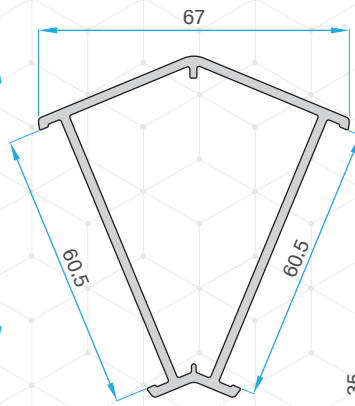

Single Glazing Bead (6mm)
77600 - 22110G

Single Glazing Bead (12mm)
77600 - 21710

Double Glazing Bead
77600 - 21010

PROFILES

Corner Profile - 90°
77601 - 21310

Corner Profile - 135°
77601 - 21410

Coupling Profile (T-60 to T-62)
77620 - 22110