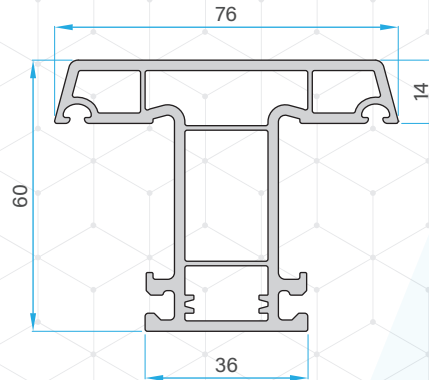

T-60 CASEMENT
SERIES

LAMINATION
COLOURS

Standard

PROFILES

Small Frame Profile
77601 - 10110

Frame Profile
77601 - 10210

Large Frame Profile
77601 - 11910

Outward Window Sash Profile
77601 - 10310

Outward Door Sash Profile
77601 - 10410

Inward Door Sash Profile
77601 - 12010

Lap Joint Profile
77601 - 10710

T-Mullion Profile
77601 - 10510

Z-Mullion Profile
77601 - 10610

Frame with Grill & Mesh
77601-12210

Single Glazing Bead (6mm)
77600 - 22110G

Single Glazing Bead (12mm)
77600 - 21710

Double Glazing Bead
77600 - 21010

PROFILES

Corner Profile - 90°
77601 - 21310

Corner Profile - 135°
77601 - 21410

Coupling Profile (T-60 to T-62)
77620 - 22110

Corner Profile - 90°
56016 - 15050

Note: The thickness of the reinforcements are indicative only and need to be optimised based on site conditions and window specifications.

ASSEMBLY DRAWING

DOUBLE SASH CASEMENT WINDOW