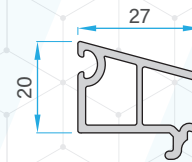

Outward Door Sash Profile
77601 - 10410

Inward Door Sash Profile
77601 - 12010

Lap Joint Profile
77601 - 10710

T-Mullion Profile
77601 - 10510

Z-Mullion Profile
77601 - 10610

Frame with Grill & Mesh
77601-12210

Single Glazing Bead (6mm)
77600 - 22110G

Single Glazing Bead (12mm)
77600 - 21710

Double Glazing Bead
77600 - 21010

PROFILES

Corner Profile - 90°
77601 - 21310

Corner Profile - 135°
77601 - 21410

Coupling Profile (T-60 to T-62)
77620 - 22110