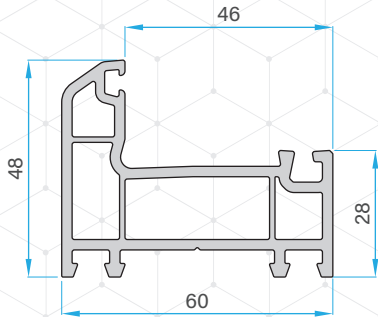

PROFILES

Small Frame Profile
77601 - 10110