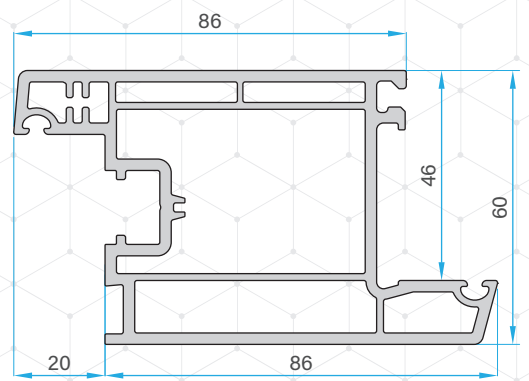

T-60 CASEMENT
SERIES

LAMINATION
COLOURS

Standard

PROFILES

Small Frame Profile
77601 - 10110

Frame Profile
77601 - 10210

Large Frame Profile
77601 - 11910

Outward Window Sash Profile
77601 - 10310

Outward Door Sash Profile
77601 - 10410

Inward Door Sash Profile
77601 - 12010

Lap Joint Profile
77601 - 10710

T-Mullion Profile
77601 - 10510

Z-Mullion Profile
77601 - 10610

Frame with Grill & Mesh
77601-12210