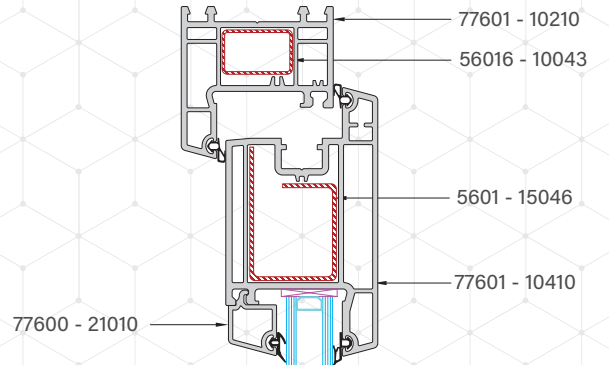

ASSEMBLY DRAWING

OUTWARD CASEMENT DOOR

SEC B-B