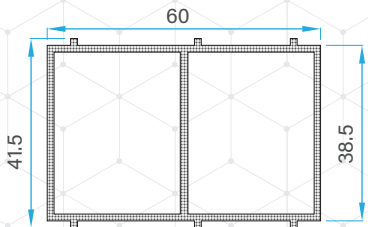

ALUMINIUM PROFILES

Casement Sub Frame
50502 - 11068