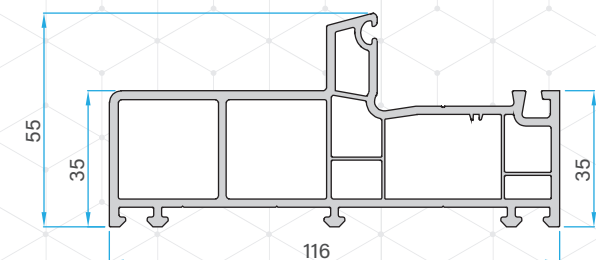

Outward Door Sash Profile
77601 - 10410

Inward Door Sash Profile
77601 - 12010

Lap Joint Profile
77601 - 10710

T-Mullion Profile
77601 - 10510

Z-Mullion Profile
77601 - 10610

Frame with Grill & Mesh
77601-12210

Single Glazing Bead (6mm)
77600 - 22110G

Single Glazing Bead (12mm)
77600 - 21710

Double Glazing Bead
77600 - 21010

PROFILES

Corner Profile - 90°
77601 - 21310

Corner Profile - 135°
77601 - 21410

Coupling Profile (T-60 to T-62)
77620 - 22110