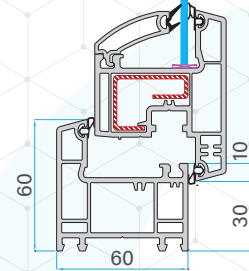

Large Frame Profile
56016 - 10057

Lap Joint Profile
56016 - 10044

T-60 & T-62 Box Coupling Profile
56016 - 10053

Outward Window Sash Profile
56016 - 15045

Outward / Inward Door Sash Profile
56016 - 15046

Corner Profile - 135°
56016 - 15049

Corner Profile - 90°
56016 - 15050

Note: The thickness of the reinforcements are indicative only and need to be optimised based on site conditions and window specifications.

ASSEMBLY DRAWING

DOUBLE SASH CASEMENT WINDOW