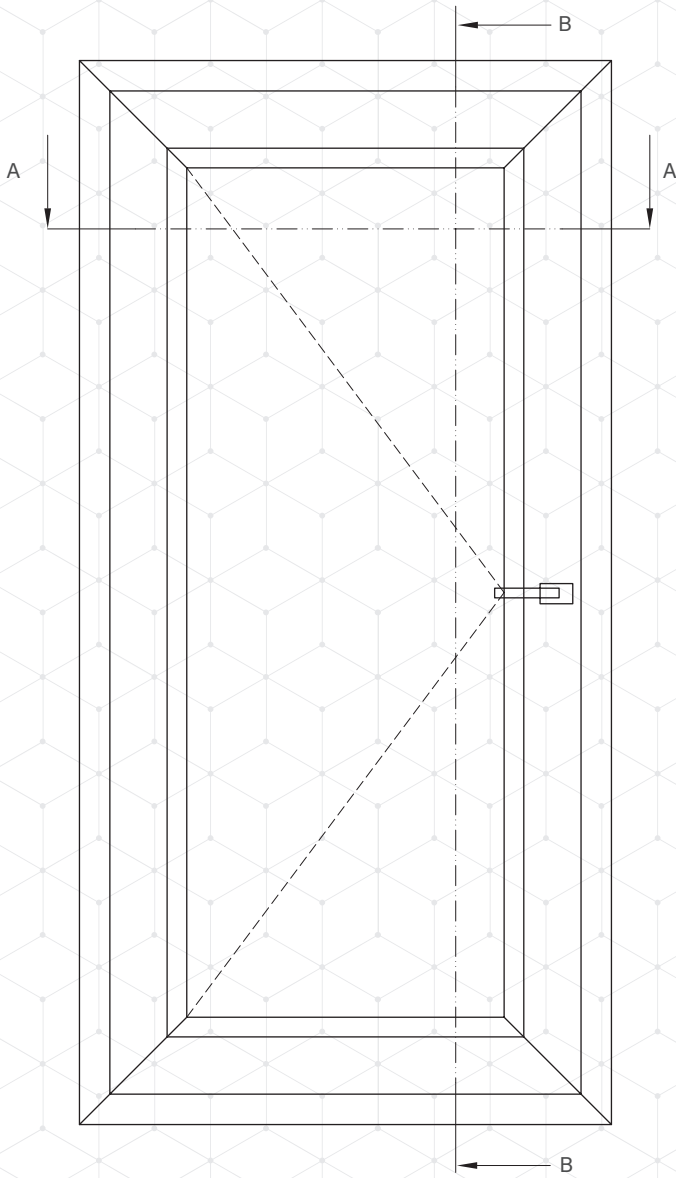

ASSEMBLY DRAWING

OUTWARD CASEMENT DOOR

SEC B-B