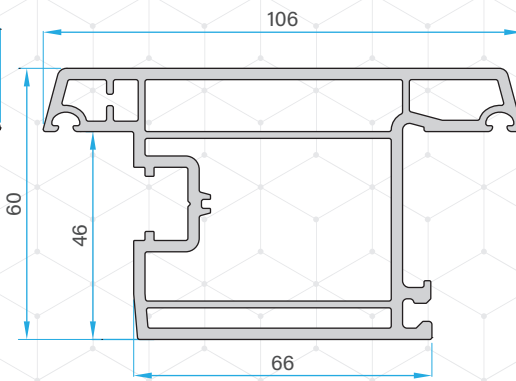

T-60 CASEMENT
SERIES

LAMINATION
COLOURS

Standard

PROFILES

Small Frame Profile
77601 - 10110

Frame Profile
77601 - 10210

Large Frame Profile
77601 - 11910

Outward Window Sash Profile
77601 - 10310

Outward Door Sash Profile
77601 - 10410

Inward Door Sash Profile
77601 - 12010

Lap Joint Profile
77601 - 10710

T-Mullion Profile
77601 - 10510

Z-Mullion Profile
77601 - 10610

Frame with Grill & Mesh
77601-12210

Single Glazing Bead (6mm)
77600 - 22110G

Single Glazing Bead (12mm)
77600 - 21710

Double Glazing Bead
77600 - 21010

PROFILES

Corner Profile - 90°
77601 - 21310

Corner Profile - 135°
77601 - 21410

Coupling Profile (T-60 to T-62)
77620 - 22110