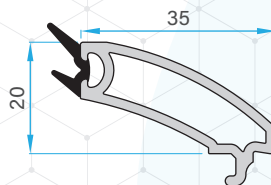

Outward Door Sash Profile
77601 - 10410

Inward Door Sash Profile
77601 - 12010

Lap Joint Profile
77601 - 10710

T-Mullion Profile
77601 - 10510

Z-Mullion Profile
77601 - 10610

Frame with Grill & Mesh
77601-12210

Single Glazing Bead (6mm)
77600 - 22110G

Single Glazing Bead (12mm)
77600 - 21710

Double Glazing Bead
77600 - 21010

PROFILES

Corner Profile - 90°
77601 - 21310

Corner Profile - 135°
77601 - 21410

Coupling Profile (T-60 to T-62)
77620 - 22110