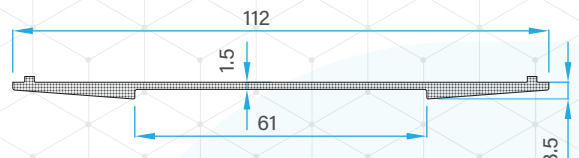

Louvre Clip
77600 - 21110

Box Coupling Profile
77601 - 21810

Louvre Blade
77600 - 21210

GASKETS

Glazing Gasket
22866 - 22502

Sash Gasket
22866 - 25402

Glazing Bead Gasket
23466 - 30502

Lap Joint Profile Gasket
24006 - 18202

ALUMINIUM PROFILES

Casement Sub Frame
50502 - 11068

2.5 Track - Sliding Middle Coupler
50502 - 11071

3 Track - Sliding Coupler
50502 - 11072

REINFORCEMENTS

Small Frame Profile
56016 - 10007

Frame Profile / Mullion Profile
56016 - 10043

Large Frame Profile
56016 - 10057

Lap Joint Profile
56016 - 10044

T-60 & T-62 Box Coupling Profile
56016 - 10053

Outward Window Sash Profile
56016 - 15045

Outward / Inward Door Sash Profile
56016 - 15046

Corner Profile - 135°
56016 - 15049

Corner Profile - 90°
56016 - 15050

Note: The thickness of the reinforcements are indicative only and need to be optimised based on site conditions and window specifications.

ASSEMBLY DRAWING

DOUBLE SASH CASEMENT WINDOW