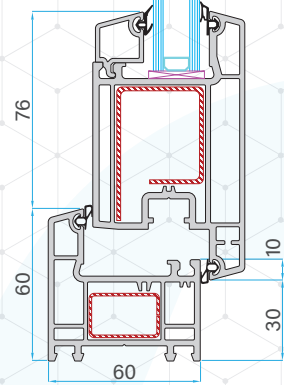

ASSEMBLY DRAWING

OUTWARD CASEMENT DOOR

SEC B-B