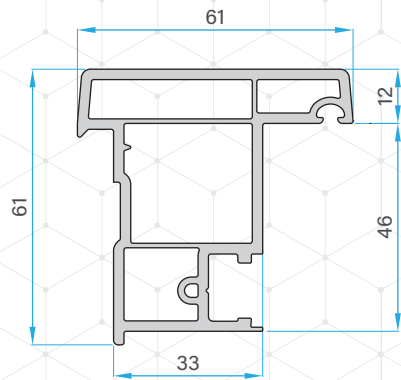

T-60 CASEMENT
SERIES

LAMINATION
COLOURS

Standard

PROFILES

Small Frame Profile
77601 - 10110

Frame Profile
77601 - 10210

Large Frame Profile
77601 - 11910

Outward Window Sash Profile
77601 - 10310

Outward Door Sash Profile
77601 - 10410

Inward Door Sash Profile
77601 - 12010

Lap Joint Profile
77601 - 10710

T-Mullion Profile
77601 - 10510

Z-Mullion Profile
77601 - 10610

Frame with Grill & Mesh
77601-12210

Single Glazing Bead (6mm)
77600 - 22110G

Single Glazing Bead (12mm)
77600 - 21710

Double Glazing Bead
77600 - 21010

PROFILES

Corner Profile - 90°
77601 - 21310

Corner Profile - 135°
77601 - 21410

Coupling Profile (T-60 to T-62)
77620 - 22110