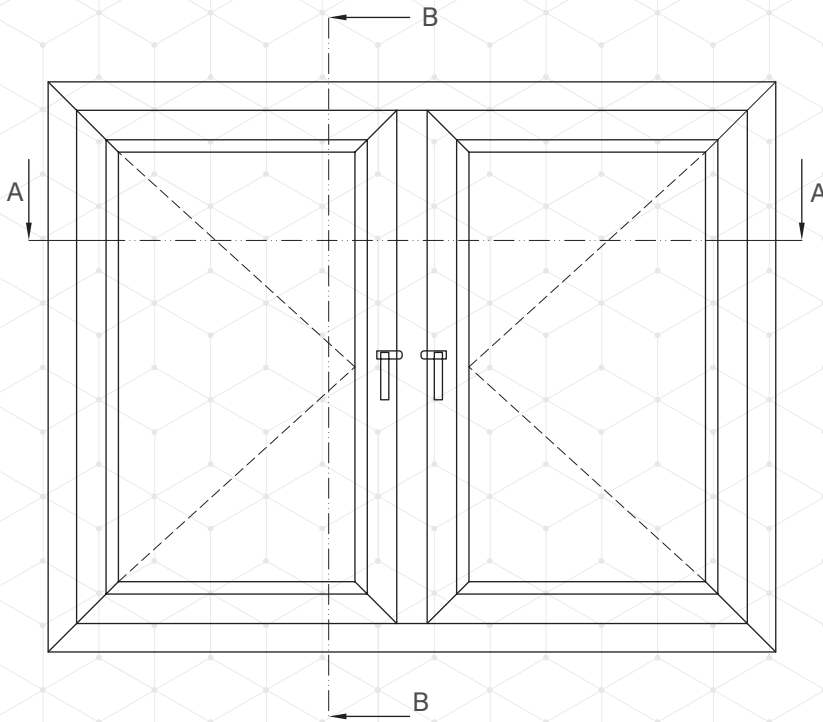

Large Frame Profile
56016 - 10057

Lap Joint Profile
56016 - 10044

T-60 & T-62 Box Coupling Profile
56016 - 10053

Outward Window Sash Profile
56016 - 15045

Outward / Inward Door Sash Profile
56016 - 15046

Corner Profile - 135°
56016 - 15049

Corner Profile - 90°
56016 - 15050

Note: The thickness of the reinforcements are indicative only and need to be optimised based on site conditions and window specifications.

ASSEMBLY DRAWING

DOUBLE SASH CASEMENT WINDOW