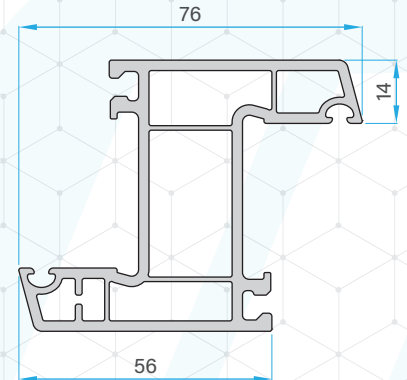

Outward Door Sash Profile
77601 - 10410

Inward Door Sash Profile
77601 - 12010

Lap Joint Profile
77601 - 10710

T-Mullion Profile
77601 - 10510

Z-Mullion Profile
77601 - 10610

Frame with Grill & Mesh
77601-12210

Single Glazing Bead (6mm)
77600 - 22110G

Single Glazing Bead (12mm)
77600 - 21710

Double Glazing Bead
77600 - 21010

PROFILES

Corner Profile - 90°
77601 - 21310

Corner Profile - 135°
77601 - 21410

Coupling Profile (T-60 to T-62)
77620 - 22110