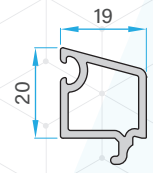

Outward Door Sash Profile
77601 - 10410

Inward Door Sash Profile
77601 - 12010

Lap Joint Profile
77601 - 10710

T-Mullion Profile
77601 - 10510

Z-Mullion Profile
77601 - 10610

Frame with Grill & Mesh
77601-12210

Single Glazing Bead (6mm)
77600 - 22110G

Single Glazing Bead (12mm)
77600 - 21710

Double Glazing Bead
77600 - 21010

PROFILES

Corner Profile - 90°
77601 - 21310

Corner Profile - 135°
77601 - 21410

Coupling Profile (T-60 to T-62)
77620 - 22110