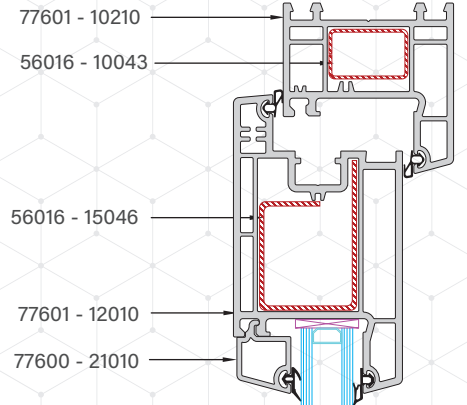

ASSEMBLY DRAWING

INWARD CASEMENT DOOR

SEC B-B