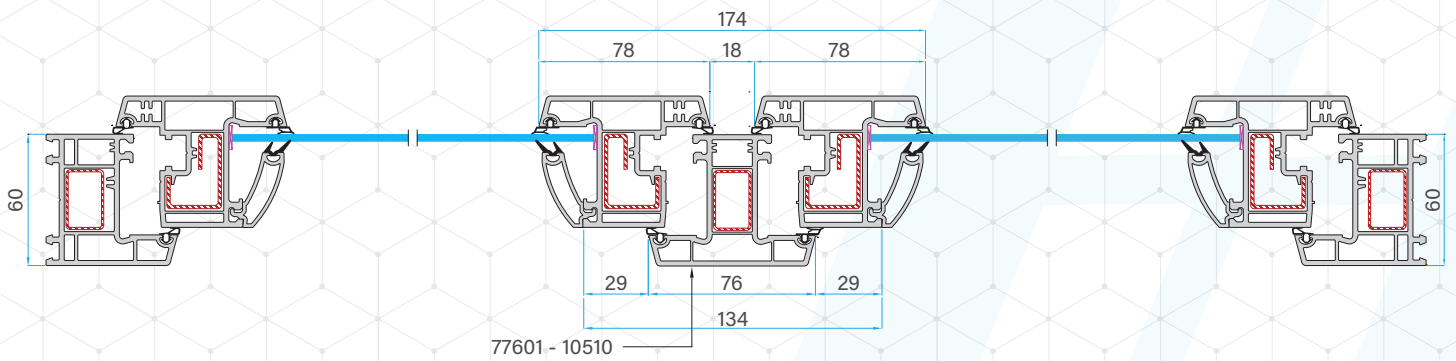

ASSEMBLY DRAWING

DOUBLE SASH CASEMENT WINDOW

SEC A-A