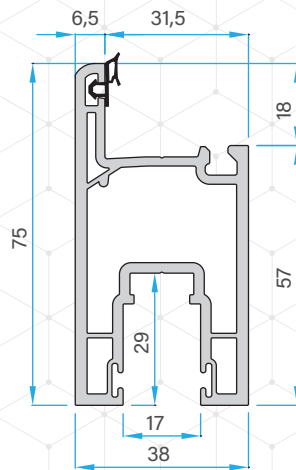

# PROFILES

Double Rail Profile  
76601-10110

Double Rail with Screen Track Profile  
76601-10210

Triple Rail Profile  
76601-10310

Sash Profile  
76601-10410

Super Sash Profile  
76601-10510

Mega Sash Profile  
76601-10610