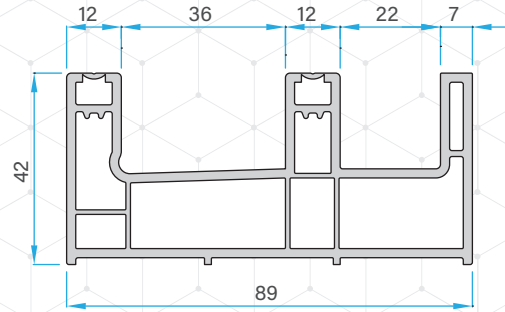

# PROFILES

Double Rail Profile  
76601-10110

Double Rail with Screen Track Profile  
76601-10210

Triple Rail Profile  
76601-10310

Sash Profile  
76601-10410

Super Sash Profile  
76601-10510

Mega Sash Profile  
76601-10610