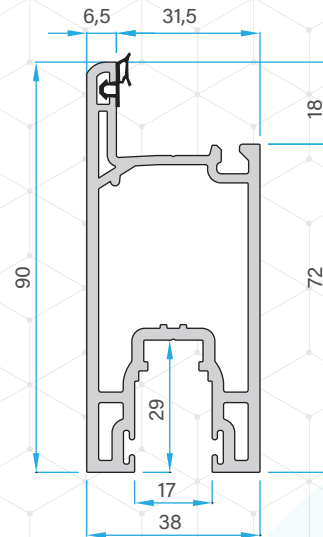

# PROFILES

Double Rail Profile  
76601-10110

Double Rail with Screen Track Profile  
76601-10210

Triple Rail Profile  
76601-10310

Sash Profile  
76601-10410

Super Sash Profile  
76601-10510

Mega Sash Profile  
76601-10610

Screen Sash (P-60)  
76601-10710

Single Glazing Bead (6mm)  
77390-20710

Modified Interlock Profile  
76600-20810

Sash Cover Profile  
76600-20910

Sliding Frame (All)  
Reinforcement  
56016 - 10004

Sash  
Reinforcement  
56016 - 15187