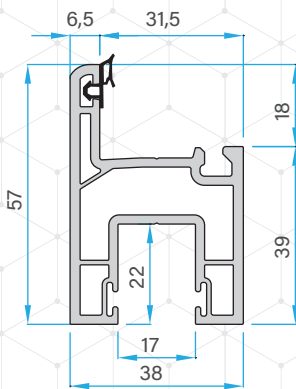

# PROFILES

Double Rail Profile  
76601-10110

Double Rail with Screen Track Profile  
76601-10210

Triple Rail Profile  
76601-10310

Sash Profile  
76601-10410

Super Sash Profile  
76601-10510

Mega Sash Profile  
76601-10610