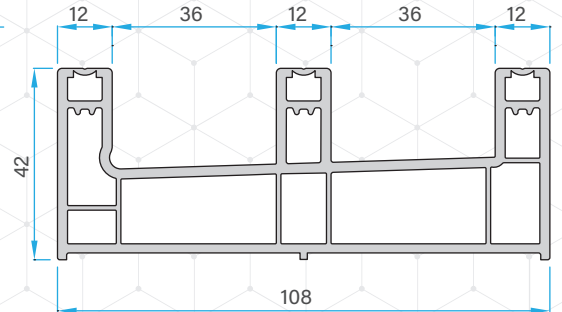

# PROFILES

Double Rail Profile  
76601-10110

Double Rail with Screen Track Profile  
76601-10210

Triple Rail Profile  
76601-10310

Sash Profile  
76601-10410

Super Sash Profile  
76601-10510

Mega Sash Profile  
76601-10610

## 2 TRACK 4 PANEL DOOR