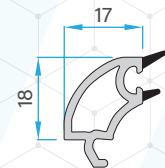

P-55 SLIDING
SERIES

PROFILES

Double Rail Profile
77551 - 10610

Double Rail with Screen Track Profile
77551 - 10110

Triple Rail Profile
77551 - 10810

Sash Profile
77551 - 10210

Super Sash Profile (P-55)
77551 - 10910

Sash Cover
77550 - 20310

Super Sash Cover
77550-11010

P-55 Screen Sash
77551 - 20510

P-55 Screen Sash (New)
77551 - 10710

Single Glazing Bead
77550 - 20410

REINFORCEMENTS

2T/2.5T Frame Reinforcement
1.0mm : 56016 - 10401

Sash Reinforcement
1.5mm : 56016 - 15097

Adaptor Screen Sash Reinforcement
1.2mm : 56016 - 12041

Adaptor Screen Sash (New) Reinforcement
1.2mm : 56016 - 12060

Super Sash Profile (P-55) Reinforcement
1.5mm : 56016 - 15167