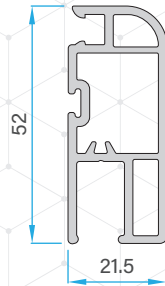

P-55 SLIDING
SERIES

PROFILES

Double Rail Profile
77551 - 10610

Double Rail with Screen Track Profile
77551 - 10110

Triple Rail Profile
77551 - 10810

Sash Profile
77551 - 10210

Super Sash Profile (P-55)
77551 - 10910

Sash Cover
77550 - 20310

Super Sash Cover
77550-11010

P-55 Screen Sash
77551 - 20510

P-55 Screen Sash (New)
77551 - 10710

Single Glazing Bead
77550 - 20410

REINFORCEMENTS

2T/2.5T Frame Reinforcement
1.0mm : 56016 - 10401

Sash Reinforcement
1.5mm : 56016 - 15097

Adaptor Screen Sash Reinforcement
1.2mm : 56016 - 12041

Adaptor Screen Sash (New) Reinforcement
1.2mm : 56016 - 12060

Super Sash Profile (P-55) Reinforcement
1.5mm : 56016 - 15167

ASSEMBLY DRAWING

2.5 TRACK 2 PANEL AND MESH