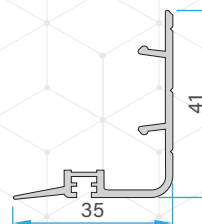

P-55 SLIDING
SERIES

PROFILES

Double Rail Profile
77551 - 10610

Double Rail with Screen Track Profile
77551 - 10110

Triple Rail Profile
77551 - 10810

Sash Profile
77551 - 10210

Super Sash Profile (P-55)
77551 - 10910

Sash Cover
77550 - 20310

Super Sash Cover
77550-11010

P-55 Screen Sash
77551 - 20510

P-55 Screen Sash (New)
77551 - 10710

Single Glazing Bead
77550 - 20410

REINFORCEMENTS

2T/2.5T Frame Reinforcement
1.0mm : 56016 - 10401

Sash Reinforcement
1.5mm : 56016 - 15097

Adaptor Screen Sash Reinforcement
1.2mm : 56016 - 12041

Adaptor Screen Sash (New) Reinforcement
1.2mm : 56016 - 12060

Super Sash Profile (P-55) Reinforcement
1.5mm : 56016 - 15167