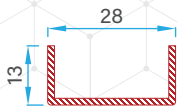

Sash Cover
77550 - 20310

Super Sash Cover
77550-11010

P-55 Screen Sash
77551 - 20510

P-55 Screen Sash (New)
77551 - 10710

Single Glazing Bead
77550 - 20410

REINFORCEMENTS

2T/2.5T Frame Reinforcement
1.0mm : 56016 - 10401

Sash Reinforcement
1.5mm : 56016 - 15097

Adaptor Screen Sash Reinforcement
1.2mm : 56016 - 12041

Adaptor Screen Sash (New) Reinforcement
1.2mm : 56016 - 12060

Super Sash Profile (P-55) Reinforcement
1.5mm : 56016 - 15167