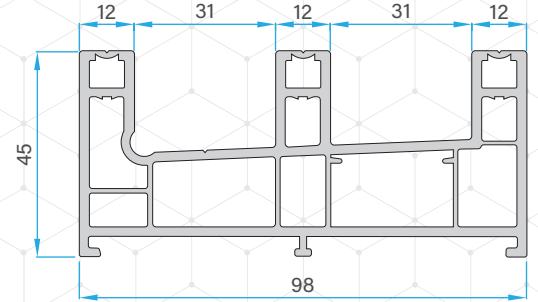

P-55 SLIDING
SERIES

PROFILES

Double Rail Profile
77551 - 10610

Double Rail with Screen Track Profile
77551 - 10110

Triple Rail Profile
77551 - 10810

Sash Profile
77551 - 10210

Super Sash Profile (P-55)
77551 - 10910

Sash Cover
77550 - 20310

Super Sash Cover
77550-11010

P-55 Screen Sash
77551 - 20510

P-55 Screen Sash (New)
77551 - 10710

Single Glazing Bead
77550 - 20410

REINFORCEMENTS

2T/2.5T Frame Reinforcement
1.0mm : 56016 - 10401

Sash Reinforcement
1.5mm : 56016 - 15097

Adaptor Screen Sash Reinforcement
1.2mm : 56016 - 12041

Adaptor Screen Sash (New) Reinforcement
1.2mm : 56016 - 12060

Super Sash Profile (P-55) Reinforcement
1.5mm : 56016 - 15167

ASSEMBLY DRAWING

2.5 TRACK 2 PANEL AND MESH