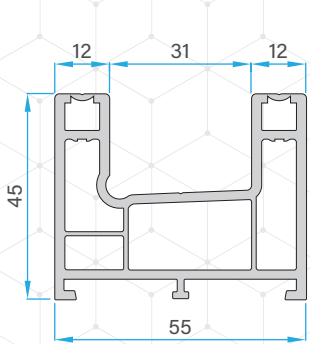

P-55 SLIDING
SERIES

PROFILES

Double Rail Profile
77551 - 10610

Double Rail with Screen Track Profile
77551 - 10110

Triple Rail Profile
77551 - 10810

Sash Profile
77551 - 10210

Super Sash Profile (P-55)
77551 - 10910

Sash Cover
77550 - 20310

Super Sash Cover
77550-11010

P-55 Screen Sash
77551 - 20510

P-55 Screen Sash (New)
77551 - 10710

Single Glazing Bead
77550 - 20410

REINFORCEMENTS

2T/2.5T Frame Reinforcement
1.0mm : 56016 - 10401

Sash Reinforcement
1.5mm : 56016 - 15097

Adaptor Screen Sash Reinforcement
1.2mm : 56016 - 12041

Adaptor Screen Sash (New) Reinforcement
1.2mm : 56016 - 12060

Super Sash Profile (P-55) Reinforcement
1.5mm : 56016 - 15167

ASSEMBLY DRAWING

2.5 TRACK 2 PANEL AND MESH