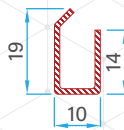

Sash Cover
77550 - 20310

Super Sash Cover
77550-11010

P-55 Screen Sash
77551 - 20510

P-55 Screen Sash (New)
77551 - 10710

Single Glazing Bead
77550 - 20410

REINFORCEMENTS

2T/2.5T Frame Reinforcement
1.0mm : 56016 - 10401

Sash Reinforcement
1.5mm : 56016 - 15097

Adaptor Screen Sash Reinforcement
1.2mm : 56016 - 12041

Adaptor Screen Sash (New) Reinforcement
1.2mm : 56016 - 12060

Super Sash Profile (P-55) Reinforcement
1.5mm : 56016 - 15167