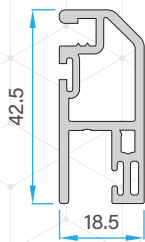

P-55 Screen Sash
77551 - 20510