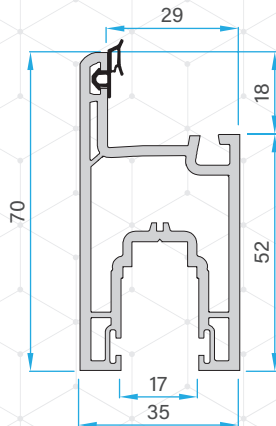

P-55 SLIDING
SERIES

PROFILES

Double Rail Profile
77551 - 10610

Double Rail with Screen Track Profile
77551 - 10110

Triple Rail Profile
77551 - 10810

Sash Profile
77551 - 10210

Super Sash Profile (P-55)
77551 - 10910

Sash Cover
77550 - 20310

Super Sash Cover
77550-11010

P-55 Screen Sash
77551 - 20510

P-55 Screen Sash (New)
77551 - 10710

Single Glazing Bead
77550 - 20410

REINFORCEMENTS

2T/2.5T Frame Reinforcement
1.0mm : 56016 - 10401

Sash Reinforcement
1.5mm : 56016 - 15097

Adaptor Screen Sash Reinforcement
1.2mm : 56016 - 12041

Adaptor Screen Sash (New) Reinforcement
1.2mm : 56016 - 12060

Super Sash Profile (P-55) Reinforcement
1.5mm : 56016 - 15167

ASSEMBLY DRAWING

2.5 TRACK 2 PANEL AND MESH