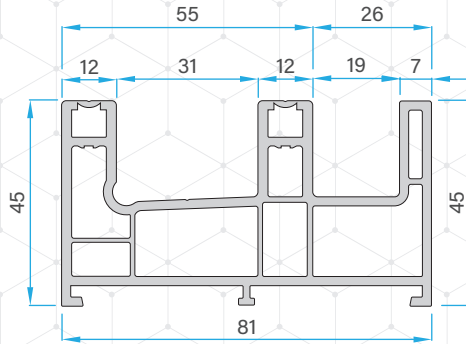

P-55 SLIDING
SERIES

PROFILES

Double Rail Profile
77551 - 10610

Double Rail with Screen Track Profile
77551 - 10110

Triple Rail Profile
77551 - 10810

Sash Profile
77551 - 10210

Super Sash Profile (P-55)
77551 - 10910

Sash Cover
77550 - 20310

Super Sash Cover
77550-11010

P-55 Screen Sash
77551 - 20510

P-55 Screen Sash (New)
77551 - 10710

Single Glazing Bead
77550 - 20410

REINFORCEMENTS

2T/2.5T Frame Reinforcement
1.0mm : 56016 - 10401

Sash Reinforcement
1.5mm : 56016 - 15097

Adaptor Screen Sash Reinforcement
1.2mm : 56016 - 12041

Adaptor Screen Sash (New) Reinforcement
1.2mm : 56016 - 12060

Super Sash Profile (P-55) Reinforcement
1.5mm : 56016 - 15167

ASSEMBLY DRAWING

2.5 TRACK 2 PANEL AND MESH