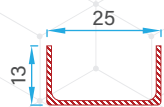

Sash Cover
77550 - 20310

Super Sash Cover
77550-11010

P-55 Screen Sash
77551 - 20510

P-55 Screen Sash (New)
77551 - 10710

Single Glazing Bead
77550 - 20410

REINFORCEMENTS

2T/2.5T Frame Reinforcement
1.0mm : 56016 - 10401

Sash Reinforcement
1.5mm : 56016 - 15097

Adaptor Screen Sash Reinforcement
1.2mm : 56016 - 12041

Adaptor Screen Sash (New) Reinforcement
1.2mm : 56016 - 12060

Super Sash Profile (P-55) Reinforcement
1.5mm : 56016 - 15167