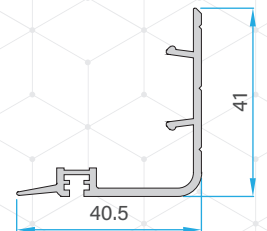

P-55 SLIDING
SERIES

PROFILES

Double Rail Profile
77551 - 10610

Double Rail with Screen Track Profile
77551 - 10110

Triple Rail Profile
77551 - 10810

Sash Profile
77551 - 10210

Super Sash Profile (P-55)
77551 - 10910

Sash Cover
77550 - 20310

Super Sash Cover
77550-11010

P-55 Screen Sash
77551 - 20510

P-55 Screen Sash (New)
77551 - 10710

Single Glazing Bead
77550 - 20410

REINFORCEMENTS

2T/2.5T Frame Reinforcement
1.0mm : 56016 - 10401

Sash Reinforcement
1.5mm : 56016 - 15097

Adaptor Screen Sash Reinforcement
1.2mm : 56016 - 12041

Adaptor Screen Sash (New) Reinforcement
1.2mm : 56016 - 12060

Super Sash Profile (P-55) Reinforcement
1.5mm : 56016 - 15167