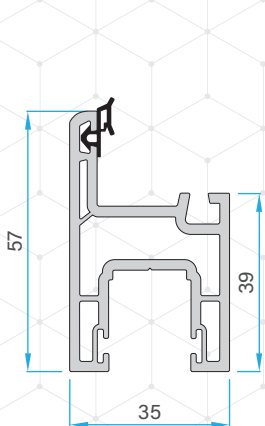

P-55 SLIDING
SERIES

PROFILES

Double Rail Profile
77551 - 10610

Double Rail with Screen Track Profile
77551 - 10110

Triple Rail Profile
77551 - 10810

Sash Profile
77551 - 10210

Super Sash Profile (P-55)
77551 - 10910

Sash Cover
77550 - 20310

Super Sash Cover
77550-11010

P-55 Screen Sash
77551 - 20510

P-55 Screen Sash (New)
77551 - 10710

Single Glazing Bead
77550 - 20410

REINFORCEMENTS

2T/2.5T Frame Reinforcement
1.0mm : 56016 - 10401

Sash Reinforcement
1.5mm : 56016 - 15097

Adaptor Screen Sash Reinforcement
1.2mm : 56016 - 12041

Adaptor Screen Sash (New) Reinforcement
1.2mm : 56016 - 12060

Super Sash Profile (P-55) Reinforcement
1.5mm : 56016 - 15167

ASSEMBLY DRAWING

2.5 TRACK 2 PANEL AND MESH