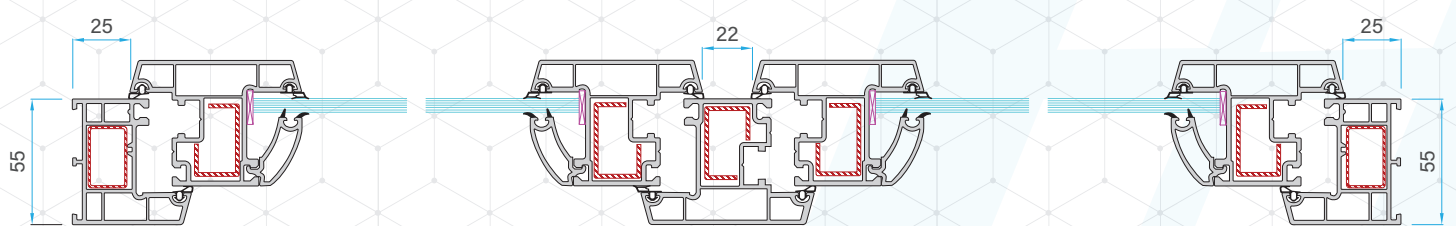

ASSEMBLY DRAWING

DOUBLE SASH CASEMENT WINDOW

SEC A-A