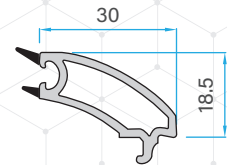

# PROFILES

Casement Frame Profile  
76551 - 10110

Casement Sash/Mullion  
76551 - 10210

Casement Single Glazing  
Bead Co-ex (5 mm)  
76550 - 20310