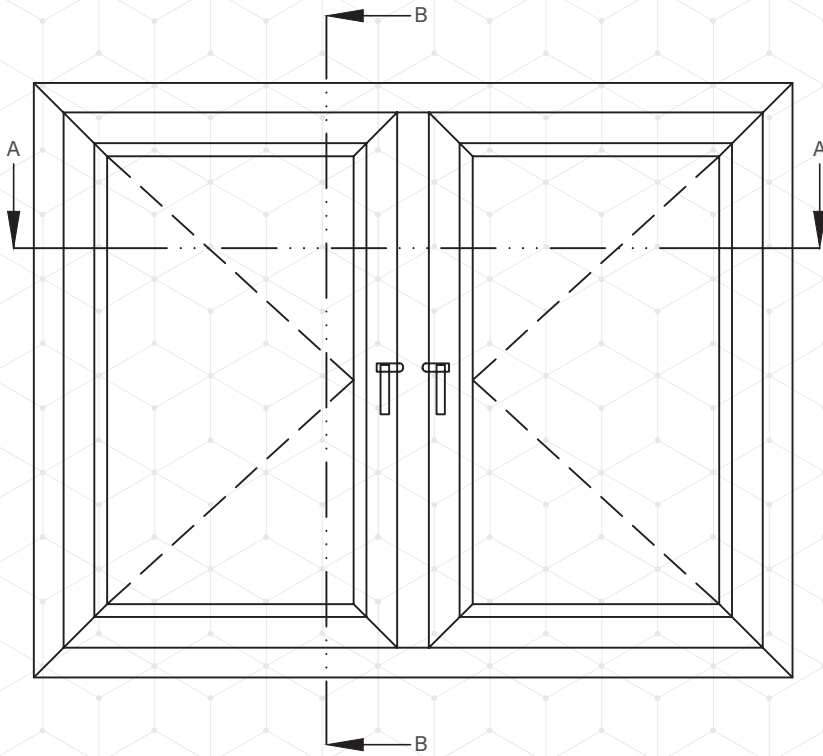

ASSEMBLY DRAWING

DOUBLE SASH CASEMENT WINDOW

SEC B-B