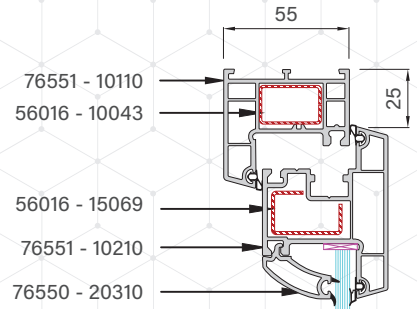

ASSEMBLY DRAWING

DOUBLE SASH CASEMENT WINDOW

SEC B-B