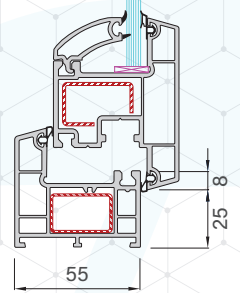

ASSEMBLY DRAWING

DOUBLE SASH CASEMENT WINDOW

SEC B-B