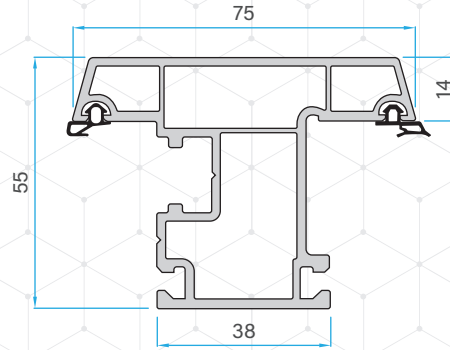

# PROFILES

Casement Frame Profile  
76551 - 10110

Casement Sash/Mullion  
76551 - 10210

Casement Single Glazing  
Bead Co-ex (5 mm)  
76550 - 20310