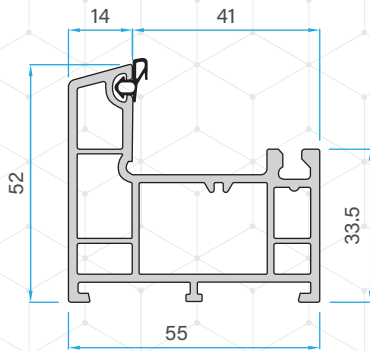

# PROFILES

Casement Frame Profile  
76551 - 10110

Casement Sash/Mullion  
76551 - 10210

Casement Single Glazing  
Bead Co-ex (5 mm)  
76550 - 20310

## REINFORCEMENTS

Frame Profile (P-55) Rein  
56016 - 10043

Sash/Mullion (P-55) Rein  
56016 - 15069