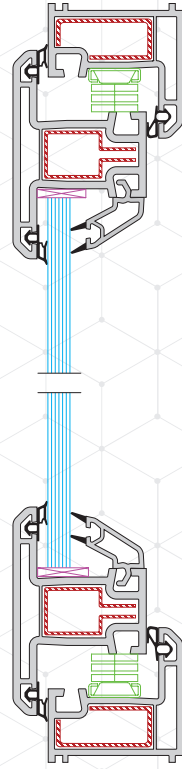

P-39

COMPACT
CASEMENT
SERIES

PlastOne
uPVC windows and doors

PROFILES

Compact Frame Profile
77391 - 10110

Sash/Mullion profile
77391 - 10210

Single Glazing Bead (6mm)
77390 - 20710

Louvre Clip
77390 - 20310

Louvre Blade
77390 - 20610

REINFORCEMENTS

Compact Frame Reinforcement
56016 - 10042

Sash/Mullion Reinforcement
56012 - 08051

ASSEMBLY DRAWING

TOP HUNG WINDOW

SEC A-A

SEC B-B

CASEMENT FIXED LOUVER

SEC A-A

SEC B-B