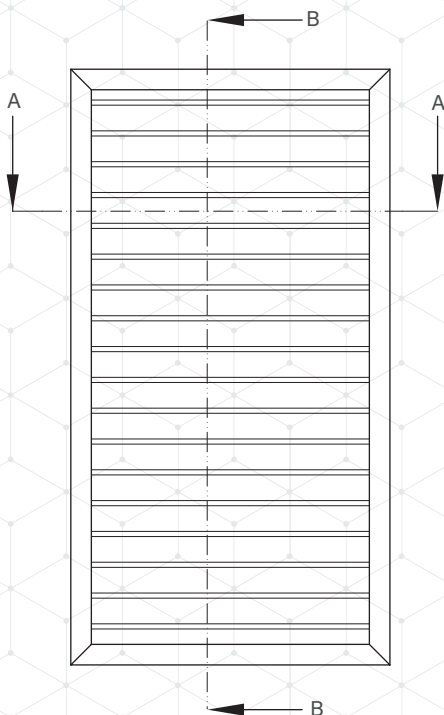

Louvre Blade
77390 - 20610

REINFORCEMENTS

Compact Frame Reinforcement
56016 - 10042

Sash/Mullion Reinforcement
56012 - 08051

ASSEMBLY DRAWING

TOP HUNG WINDOW

SEC A-A

SEC B-B

CASEMENT FIXED LOUVER

SEC A-A

SEC B-B