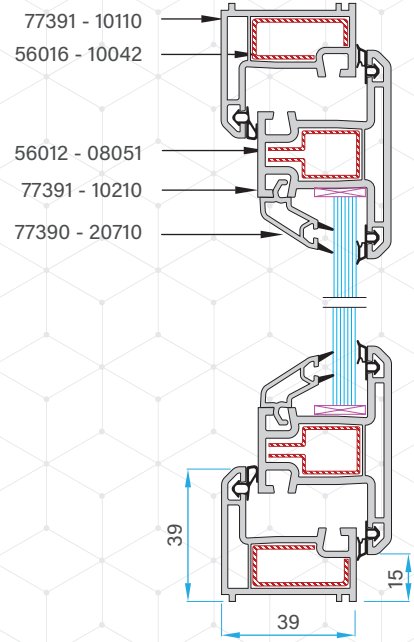

Louvre Blade
77390 - 20610

REINFORCEMENTS

Compact Frame Reinforcement
56016 - 10042

Sash/Mullion Reinforcement
56012 - 08051

ASSEMBLY DRAWING

TOP HUNG WINDOW

SEC A-A

SEC B-B

CASEMENT FIXED LOUVER

SEC A-A

SEC B-B