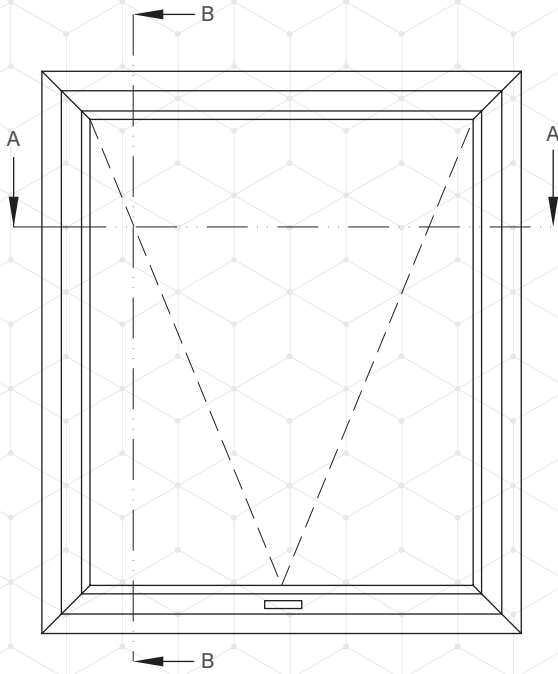

Louvre Blade
77390 - 20610

REINFORCEMENTS

Compact Frame Reinforcement
56016 - 10042

Sash/Mullion Reinforcement
56012 - 08051

ASSEMBLY DRAWING

TOP HUNG WINDOW

SEC A-A

SEC B-B