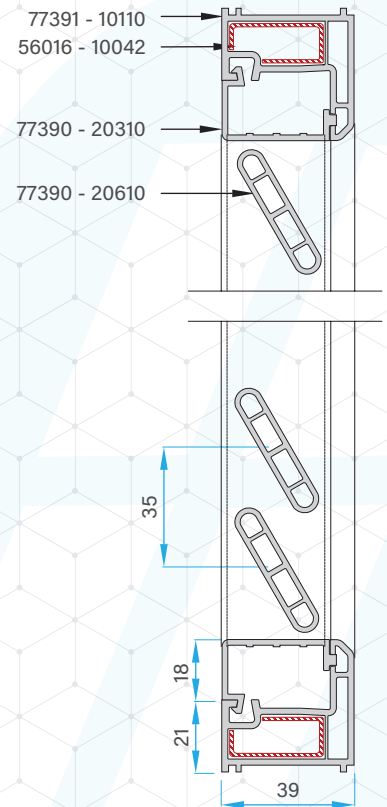

P-39

COMPACT
CASEMENT
SERIES

PlastOne
uPVC windows and doors

PROFILES

Compact Frame Profile
77391 - 10110

Sash/Mullion profile
77391 - 10210

Single Glazing Bead (6mm)
77390 - 20710

Louvre Clip
77390 - 20310

Louvre Blade
77390 - 20610

REINFORCEMENTS

Compact Frame Reinforcement
56016 - 10042

Sash/Mullion Reinforcement
56012 - 08051

ASSEMBLY DRAWING

TOP HUNG WINDOW

SEC A-A

SEC B-B

CASEMENT FIXED LOUVER

SEC A-A

SEC B-B