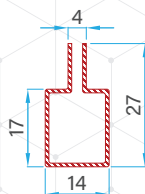

P-39

COMPACT
CASEMENT
SERIES

PlastOne
uPVC windows and doors

PROFILES

Compact Frame Profile
77391 - 10110

Sash/Mullion profile
77391 - 10210

Single Glazing Bead (6mm)
77390 - 20710

Louvre Clip
77390 - 20310

Louvre Blade
77390 - 20610

REINFORCEMENTS

Compact Frame Reinforcement
56016 - 10042

Sash/Mullion Reinforcement
56012 - 08051

ASSEMBLY DRAWING

TOP HUNG WINDOW

SEC A-A

SEC B-B