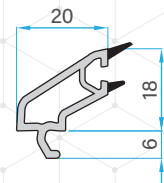

P-39

COMPACT
CASEMENT
SERIES

PlastOne
uPVC windows and doors

PROFILES

Compact Frame Profile
77391 - 10110

Sash/Mullion profile
77391 - 10210

Single Glazing Bead (6mm)
77390 - 20710

Louvre Clip
77390 - 20310

Louvre Blade
77390 - 20610

REINFORCEMENTS

Compact Frame Reinforcement
56016 - 10042

Sash/Mullion Reinforcement
56012 - 08051

ASSEMBLY DRAWING

TOP HUNG WINDOW

SEC A-A

SEC B-B