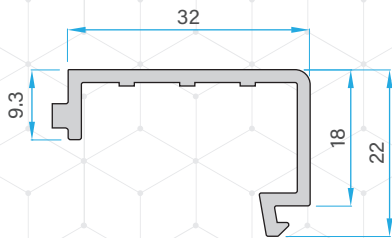

P-39

COMPACT
CASEMENT
SERIES

PlastOne
uPVC windows and doors

PROFILES

Compact Frame Profile
77391 - 10110

Sash/Mullion profile
77391 - 10210

Single Glazing Bead (6mm)
77390 - 20710

Louvre Clip
77390 - 20310

Louvre Blade
77390 - 20610

REINFORCEMENTS

Compact Frame Reinforcement
56016 - 10042

Sash/Mullion Reinforcement
56012 - 08051

ASSEMBLY DRAWING

TOP HUNG WINDOW

SEC A-A

SEC B-B