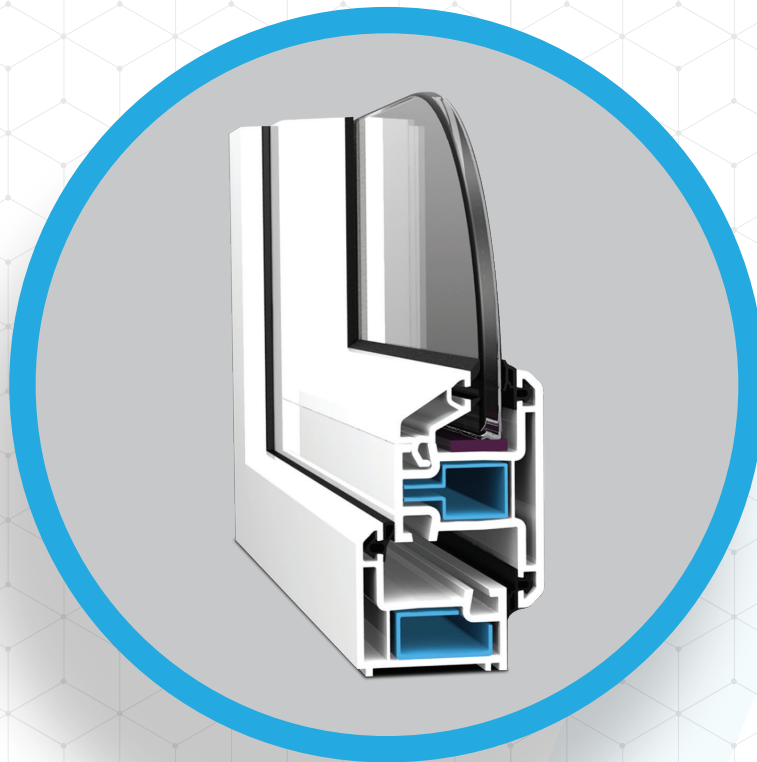

P-39

COMPACT
CASEMENT
SERIES

PlastOne
uPVC windows and doors

PROFILES

Compact Frame Profile
77391 - 10110

Sash/Mullion profile
77391 - 10210

Single Glazing Bead (6mm)
77390 - 20710

Louvre Clip
77390 - 20310