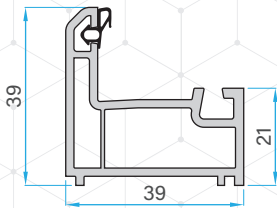

P-39

COMPACT
CASEMENT
SERIES

PlastOne
uPVC windows and doors

PROFILES

Compact Frame Profile
77391 - 10110

Sash/Mullion profile
77391 - 10210

Single Glazing Bead (6mm)
77390 - 20710

Louvre Clip
77390 - 20310

Louvre Blade
77390 - 20610

REINFORCEMENTS

Compact Frame Reinforcement
56016 - 10042

Sash/Mullion Reinforcement
56012 - 08051

ASSEMBLY DRAWING

TOP HUNG WINDOW

SEC A-A

SEC B-B