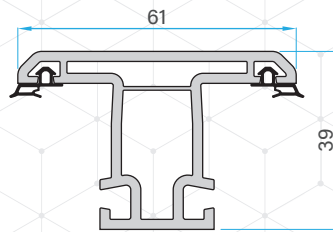

P-39

COMPACT
CASEMENT
SERIES

PlastOne
uPVC windows and doors

PROFILES

Compact Frame Profile
77391 - 10110

Sash/Mullion profile
77391 - 10210

Single Glazing Bead (6mm)
77390 - 20710

Louvre Clip
77390 - 20310

Louvre Blade
77390 - 20610

REINFORCEMENTS

Compact Frame Reinforcement
56016 - 10042

Sash/Mullion Reinforcement
56012 - 08051

ASSEMBLY DRAWING

TOP HUNG WINDOW

SEC A-A

SEC B-B